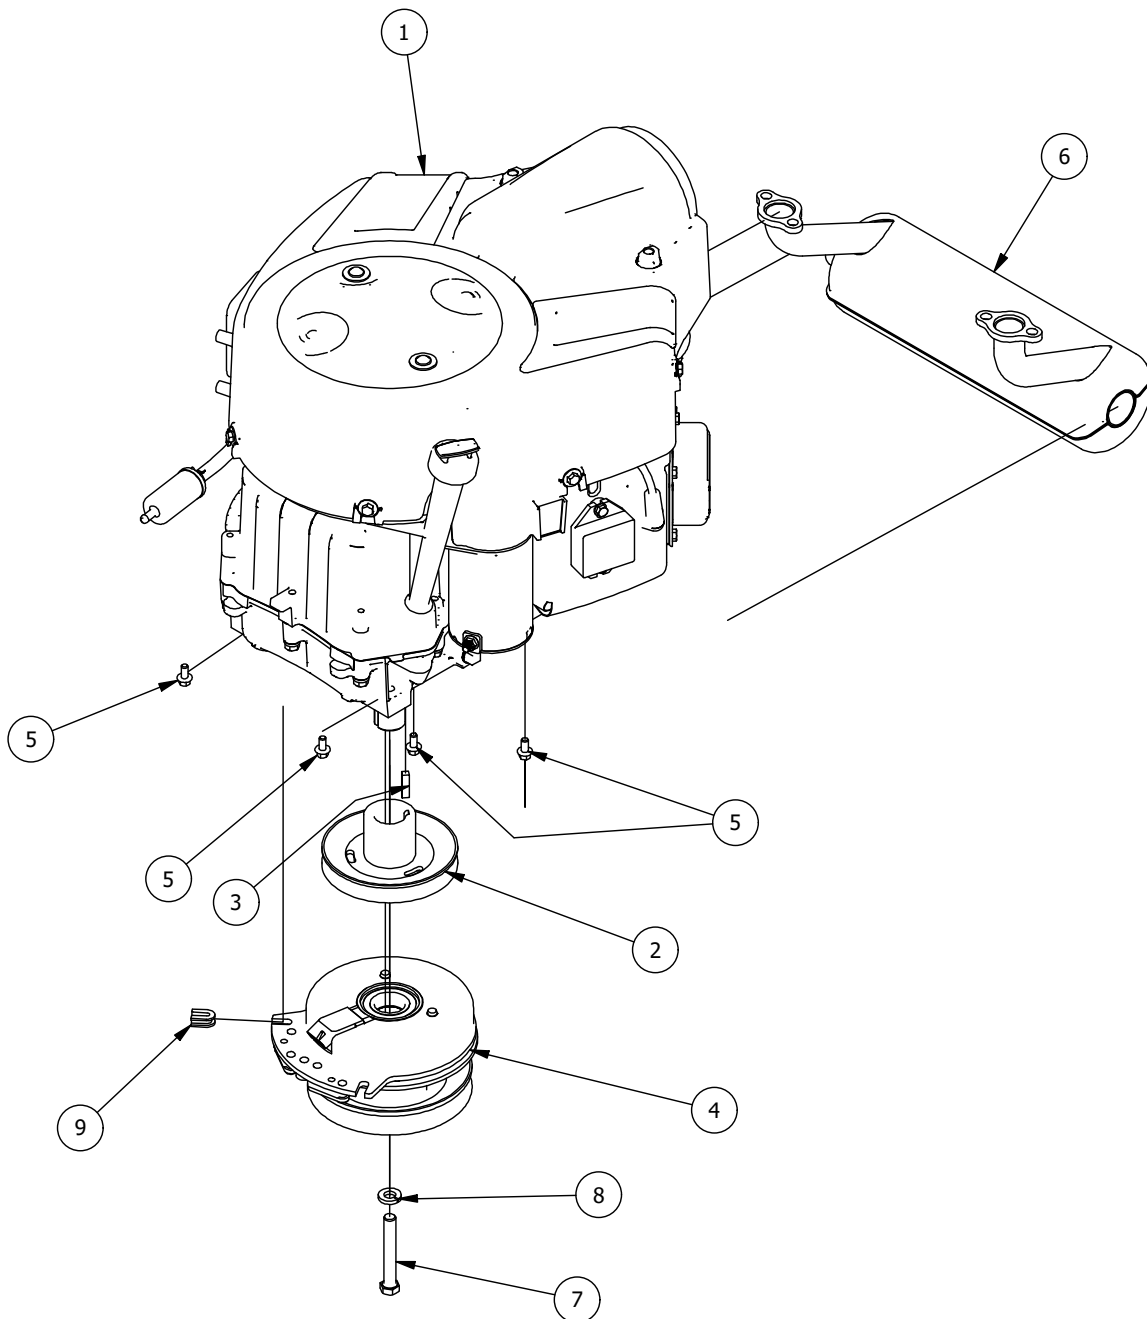

B&S 26 HP			
ITEM	QTY	PART NUMBER	DESCRIPTION
1	1	415-0011-00	26HP Vanguard for RT/SRT
2	1	433-0001-00	Drive Pulley, A Belt
3	1	442-0001-00	1/4 X 1 SQUARE KEY STOCK
4	1	470-0002-00	PTO Clutch
5	4	418-0023-00	3/8-16 X 1-1/8 IND HWH W/SERR TRI LOB ZY
6	1	415-0052-00	B&S 27 HP&25HP Exhaust
7	1	418-0022-00	7/16-20 X 3 HEX C/S GR 8 ZC YELLOW
8	1	419-0005-00	7/16 SPLIT LOCKWASHER GR 8 ZC YELLOW
9	1	437-0025-00	Mower Rotation Stop Brkt Sleeve