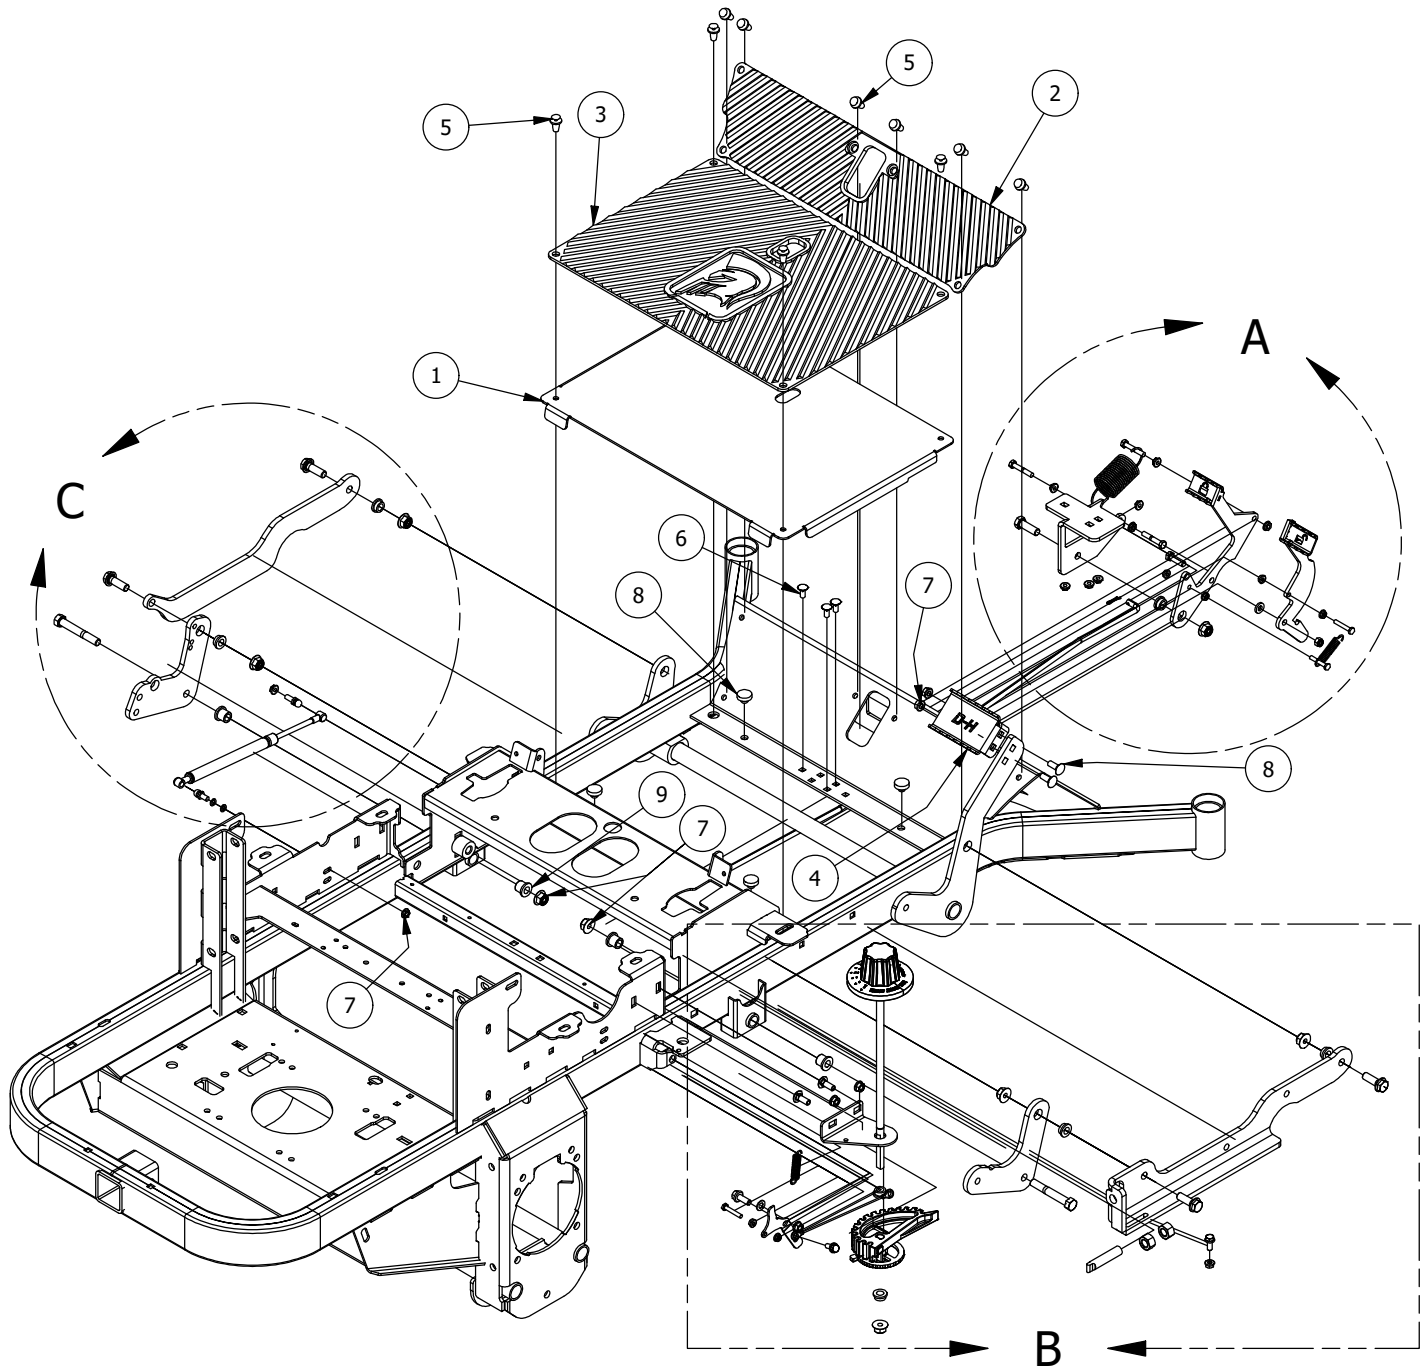

# Table of Contents

Front Fork Assembly .....	3
Brake, Floorboard, and Height Indicator Assembly .....	4-7
Battery and Seat Suspension Assembly .....	8-9
Drive Arm Assemblies .....	10-11
Seat Frame and Pump Idler Assemblies.....	12-15
Gas Tank Assembly .....	16-17
54" Deck Assembly.....	18-21
61" Deck Assembly.....	22-25
72" Deck Assembly.....	26-29
Deck Chute Assembly .....	30
Spindle Assembly .....	31
Transmission Assembly.....	32-33
Kawasaki FX801V Engine Assembly.....	34
Kawasaki FXT1000V Engine Assembly.....	35
Briggs and Stratton 26 HP Engine Assembly .....	36
Briggs and Stratton 32 HP Engine Assembly .....	37
37 HP Vanguard Engine with Oil Guard Assembly.....	38-39
Decals .....	40

# Brake, Floorboard, and Height Indicator Assembly

Parts List

ITEM	QTY	PART NUMBER	DESCRIPTION
1	1	439-0007-00	Mower Floorboard
2	1	481-0005-00	2017 Mower Rubber Foot Rest Mat
3	1	481-0006-00	2017 Mower Logo Floor Mat
4	1	439-0059-00	Mower Deck Height Foot Pedal
5	10	414-0002-00	8MM PUSH TYPE RETAINER NYLON BLACK
6	3	418-0008-00	5/16-18 X 3/4 CARRIAGE BOLT ZINC
7	8	413-0002-00	1/2-13 NYLON INSERT FLANGE LOCKNUT ZC YELLOW
8	4	429-0002-00	Push-In Rubber Bumper, Mower Floor
9	4	410-0068-00	.502 ID X .753 OD X .75 OAL X1 FL OD X .125 FL BUSHING