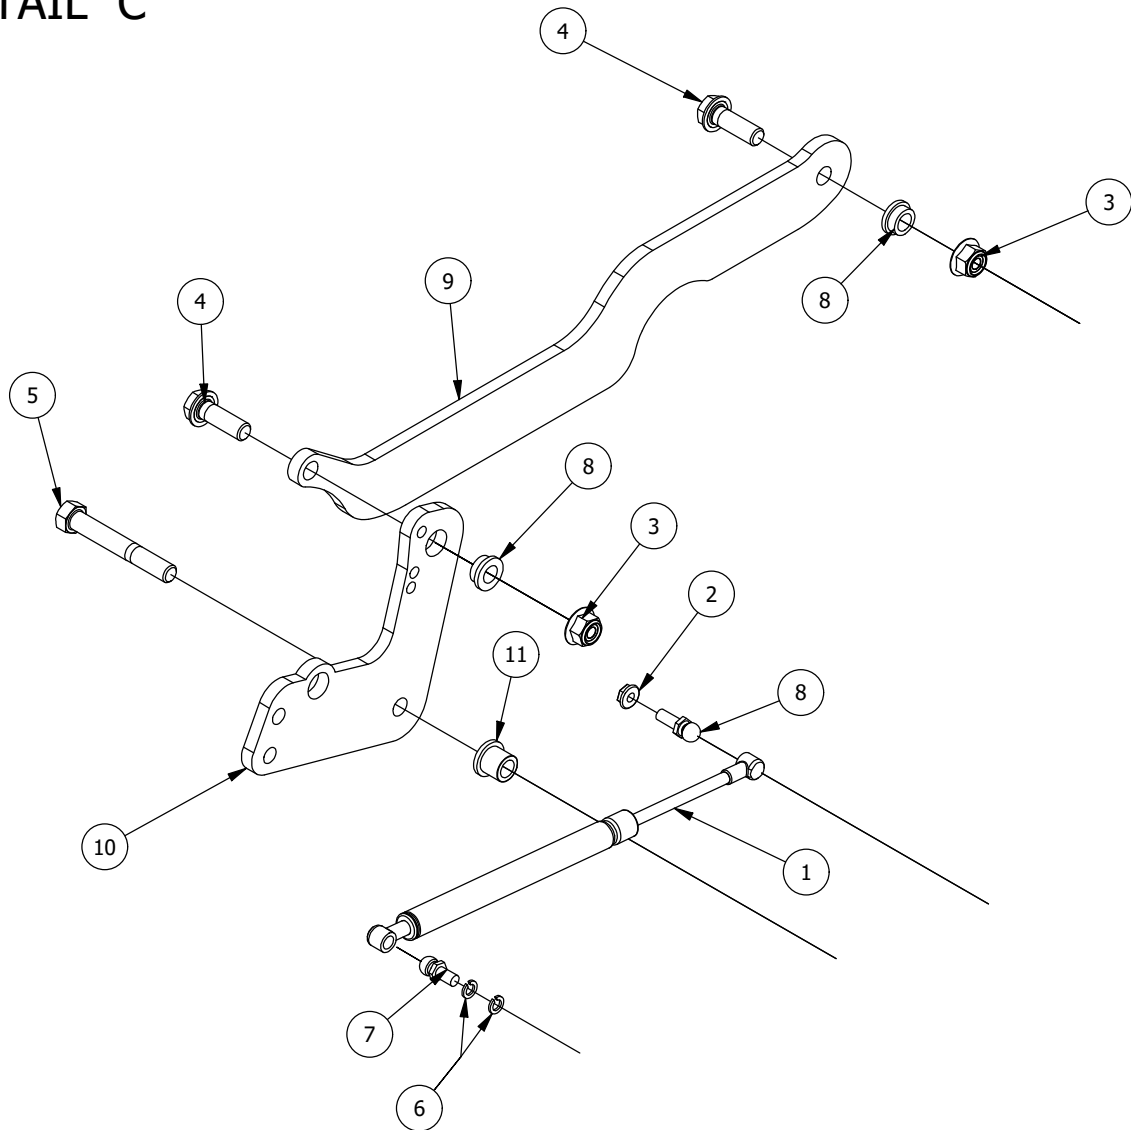

DETAIL C

Detail C Parts List			
ITEM	QTY	PART NUMBER	DESCRIPTION
1	1	434-0001-00	Deck Gas Spring
2	11	413-0006-00	5/16-18 HEX FLANGE NUT W/SERR ZINC
3	8	413-0002-00	1/2-13 NYLON INSERT FLANGE LOCKNUT ZC YELLOW
4	4	418-0047-00	1/2-13 X 1-1/2 HEX FLANGE BOLT GR 8 ZINC YELLOW
5	2	418-0042-00	1/2-13 X 3-1/2 HEX C/S GR 5 ZINC YELLOW
6	2	419-0009-00	5/16 SPLIT LOCKWASHER ZINC
7	1	487-0005-00	Control Arm Damper Ball Stud
8	1	487-0008-00	Control Arm Damper Ball Stud 3/4" Thread
9	1	435-0009-00	Mower Deck Height Left Link Arm
10	1	431-0005-00	Deck Height Brkt Left Actuator side
11	4	410-0068-00	.502 ID X .753 OD X .75 OAL X1 FL OD X .125 FL BUSHING
12	1	418-0020-00	1/2-13 X 1-1/2 HEX C/S GR 5 ZINC