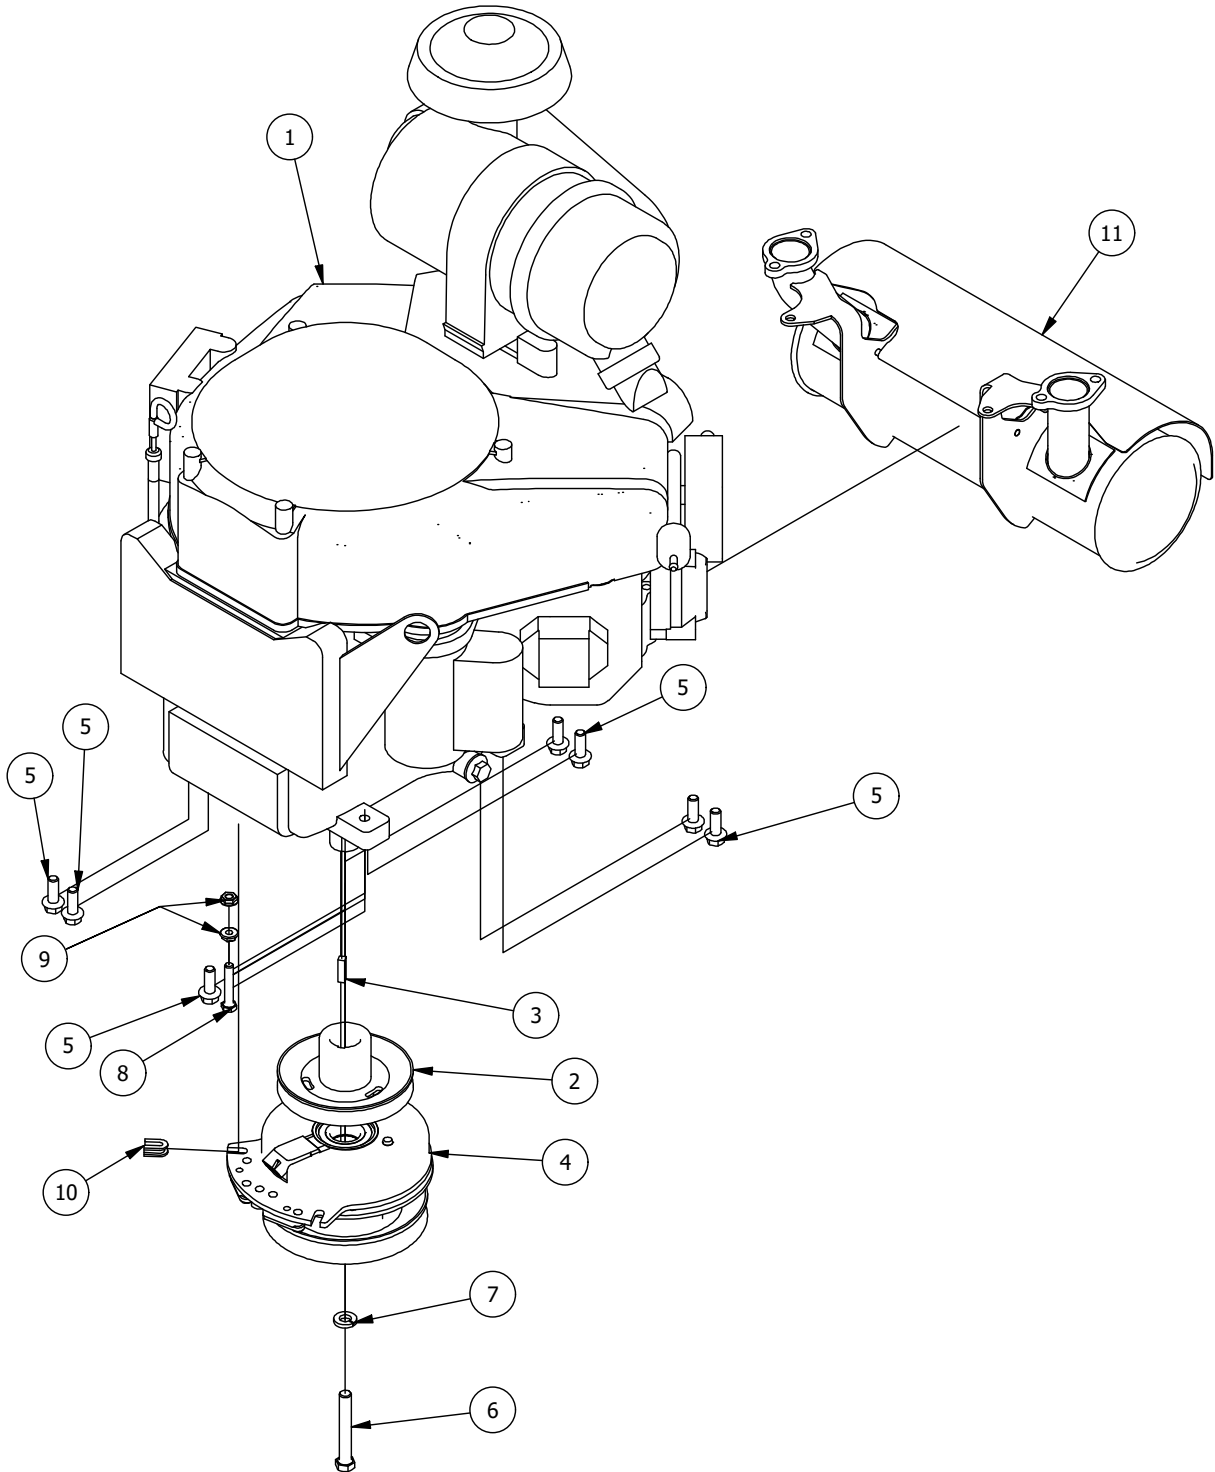

B&S 32 HP Vanguard Series Engine			
ITEM	QTY	PART NUMBER	DESCRIPTION
1	1	415-0008-00	B&S 896CC, 32 HP Vanguard Series Engine
2	1	433-0001-00	Drive Pulley, A Belt
3	1	442-0001-00	1/4 X 1 SQUARE KEY STOCK
4	1	470-0002-00	PTO Clutch
5	7	418-0023-00	3/8-16 X 1-1/8 IND HWH W/SERR TRI LOB ZY
6	1	418-0022-00	7/16-20 X 3 HEX C/S GR 8 ZC YELLOW
7	1	419-0005-00	7/16 SPLIT LOCKWASHER GR 8 ZC YELLOW
8	1	418-0024-00	5/16-18 X 1-3/4 HEX C/S GR 5 ZINC
9	2	413-0006-00	5/16-18 HEX FLANGE NUT W/SERR ZINC
10	1	437-0025-00	Mower Rotation Stop Brkt Sleeve
11	1	415-0086-00	Exhaust System w/ Insulated Muffler for Vanguard 28/32/36/37