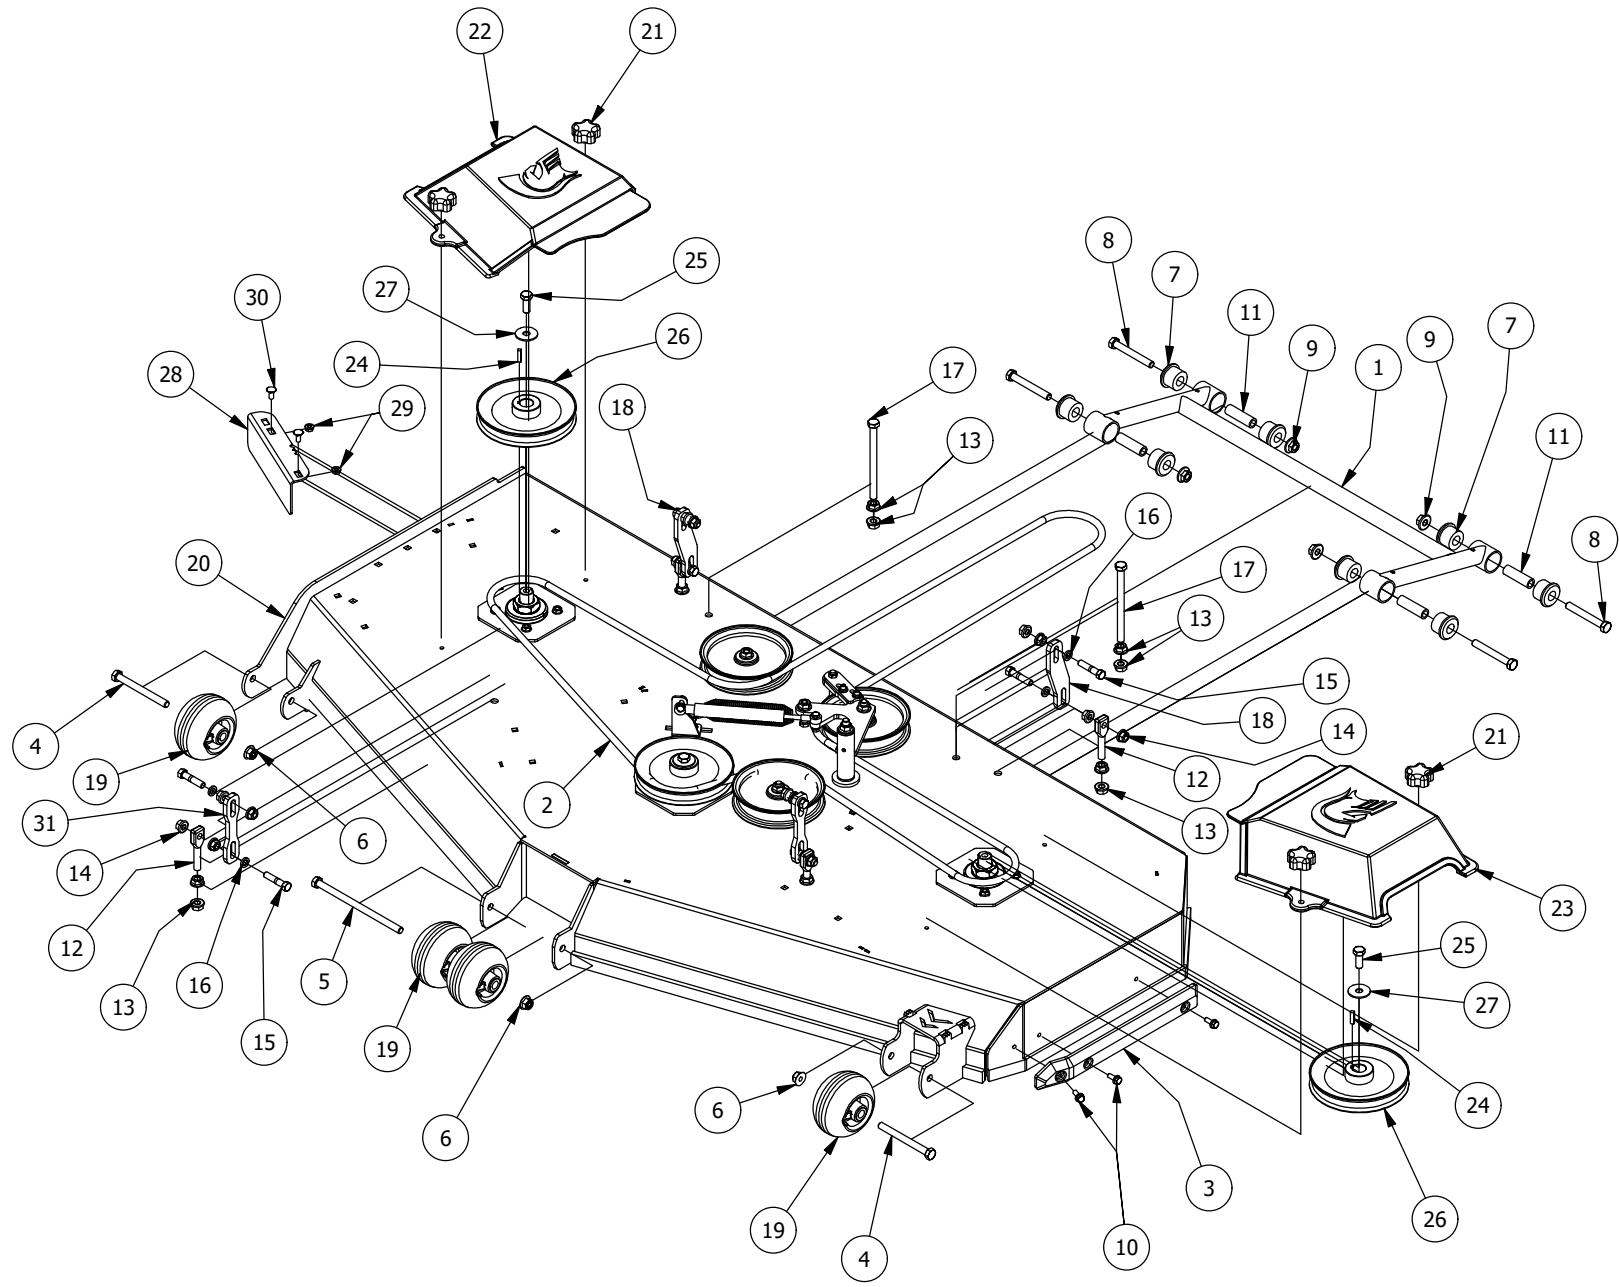

72" Deck Assembly 1

72" Deck Assembly-1			
ITEM	QTY	PART NUMBER	DESCRIPTION
1	1	490-0015-00	Mower 72" Deck Frame Stabilizer Assembly
2	1	461-0003-00	72" Mower Deck Belt, HB x 186.5" Effective Length
3	1	429-0001-00	Mower Nylon Deck Guard
4	2	418-0016-00	1/2-13 X 5 HEX C/S GR 2 ZINC YELLOW
5	1	418-0015-00	1/2-13 X 8-1/2 HEX C/S GR 2 ZINC YELLOW
6	4	413-0002-00	1/2-13 NYLON INSERT FLANGE LOCKNUT ZC YELLOW
7	8	732-2008-00	Black A90 Suspension Bushing
8	4	418-0021-00	1/2-13 X 3-3/4 HEX C/S GR 5 ZINC
9	4	413-0017-00	1/2-13 NYLON INSERT FLANGE LOCKNUT ZINC W/SERRATIONS
10	3	418-0049-00	5/16-18 X 3/4 IND HWH TRI LOB ZINC
11	4	732-2001-00	Large MTV A-Arm Bushing Sleeve
12	4	448-0001-00	Mowre Deck height adjustment Stud
13	12	413-0005-00	1/2-13 HEX FLANGE NUT W/SERR ZINC YELLOW
14	17	413-0011-00	7/16-14 HEX FLANGE NUT W/SERR ZINC YELLOW
15	8	418-0046-00	7/16-14 X 2 HEX C/S GR 5 ZINC YELLOW
16	8	419-0010-00	.443 ID X .750 OD X .125 THK NYLON BLACK
17	2	418-0044-00	1/2-13 X 6-1/2 HEX C/S GR 8 ZINC YELLOW
18	2	435-0011-00	Mower 72" Deck Rear Height Arm Connecting Link
19	4	422-0001-00	Anti-Scalp Wheel
20	1	490-0066-00	72" Mower Deck Assembly
21	4	445-0005-00	5/16-18 5-LOBE (STAR) FEMALE SOFT TOUCH KNOB (1.90 DIA) BLK
22	1	414-0020-00	Right Pulley Cover 61" RZ/RT/SRT, 72" RT/SRT
23	1	414-0021-00	Left Pulley Cover 61" RZ/RT/SRT, 72" RT/SRT
24	3	442-0001-00	1/4 X 1 SQUARE KEY STOCK
25	3	418-0006-00	1/2-20 X 1-1/4 HEX C/S GR 5 ZINC
26	3	433-0005-00	Deck Pulley 72"
27	3	419-0001-00	1/2" X 1-5/8 BELLEVILLE CUP WASHER ZINC YELLOW
28	1	439-0396-00	2020 RT&SRT 72 Deck Wiper Brkt
29	2	413-0022-00	5/16-18 HEX FLANGE NUT W/SERR ZINC YELLOW
30	2	418-0008-00	5/16-18 X 3/4 CARRIAGE BOLT ZINC
31	2	435-0007-00	Mower Deck Link