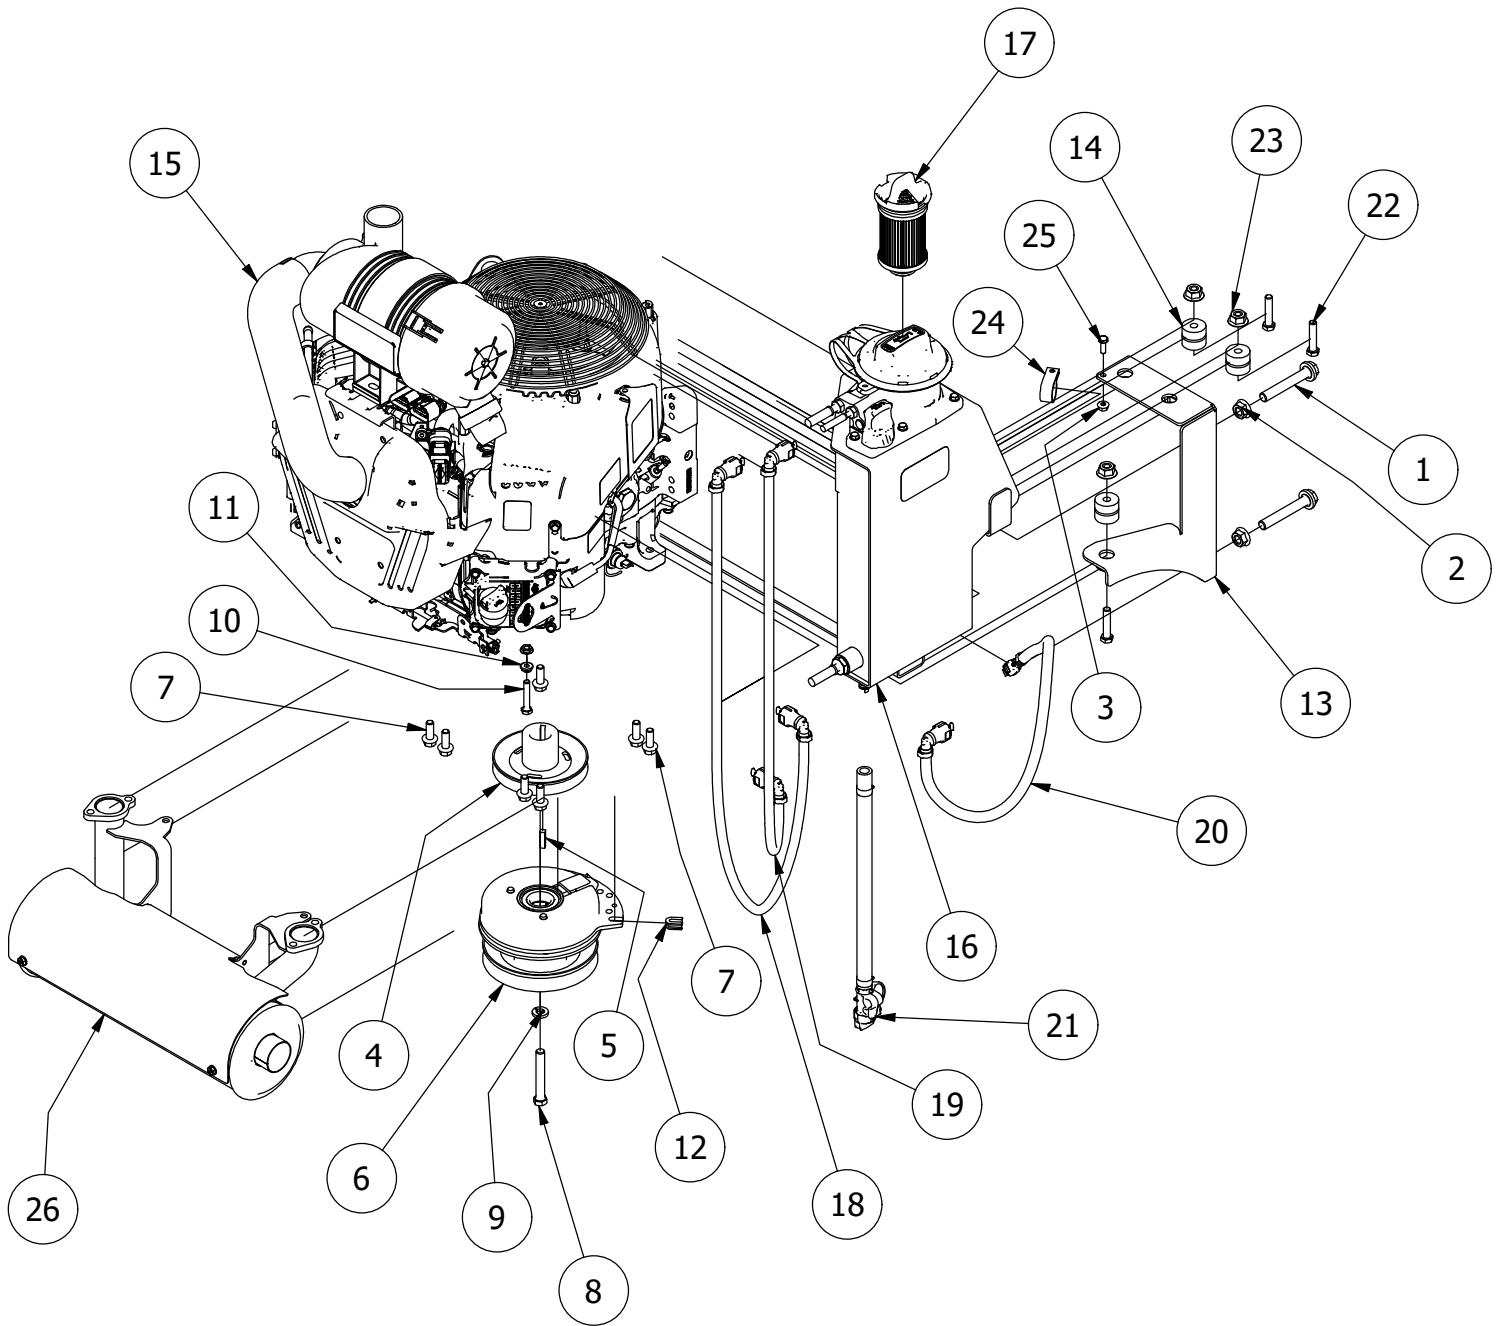

37 HP Vanguard Engine with Oil Guard Assembly

37 HP Vanguard Engine with Oil Guard Assembly

ITEM	QTY	PART NUMBER	DESCRIPTION
1	2	418-0019-00	1/2-13 X 3-1/2 HEX FLANGE BOLT (GR.8) ZC/YEL
2	2	413-0014-00	1/2-13 HEX STOVER LOCKNUT GR C ZINC
3	1	413-0026-00	1/4-20 NYLON INSERT FLANGE L/NUT ZINC
4	1	433-0001-00	Drive Pulley, A Belt
5	1	442-0001-00	1/4 X 1 SQUARE KEY STOCK
6	1	470-0002-00	PTO Clutch
7	7	418-0023-00	3/8-16 X 1-1/8 IND HWH W/SERR TRI LOB ZY
8	1	418-0022-00	7/16-20 X 3 HEX C/S GR 8 ZC YELLOW
9	1	419-0005-00	7/16 SPLIT LOCKWASHER GR 8 ZC YELLOW
10	1	418-0024-00	5/16-18 X 1-3/4 HEX C/S GR 5 ZINC
11	2	413-0006-00	5/16-18 HEX FLANGE NUT W/SERR ZINC
12	1	437-0025-00	Mower Rotation Stop Brkt Sleeve
13	1	439-0199-00	Mower Oil Guard Tank Bracket
14	3	429-0005-00	Oil Guard Isolator
15	1	415-0016-00	Vanguard 37EFI with oil guard
16	1	415-0017-00	Vanguard 37 EFI Oil Guard Tank
17	1	415-0079-00	Oil Filter
18	1	415-0075-00	Oil Hose Assy, Supply
19	1	415-0076-00	Oil Hose Assy, Scavenge
20	1	415-0077-00	Oil Hose Assy, Vent
21	1	415-0078-00	Oil Flex Drain Hose
22	3	418-0051-00	3/8-16 X 1-3/4 HEX C/S GR 2 ZINC
23	3	413-0013-00	3/8-16 NYLON INSERT FLANGE L/NUT ZC
24	1	472-0002-00	1/2" CUSHIONED LOOP CLAMP
25	1	418-0035-00	1/4-20 X 3/4 HEX C/S GR 2 ZINC
26	1	415-0086-00	Exhaust System w/ Insulated Muffler for Vanguard 28/32/36/37