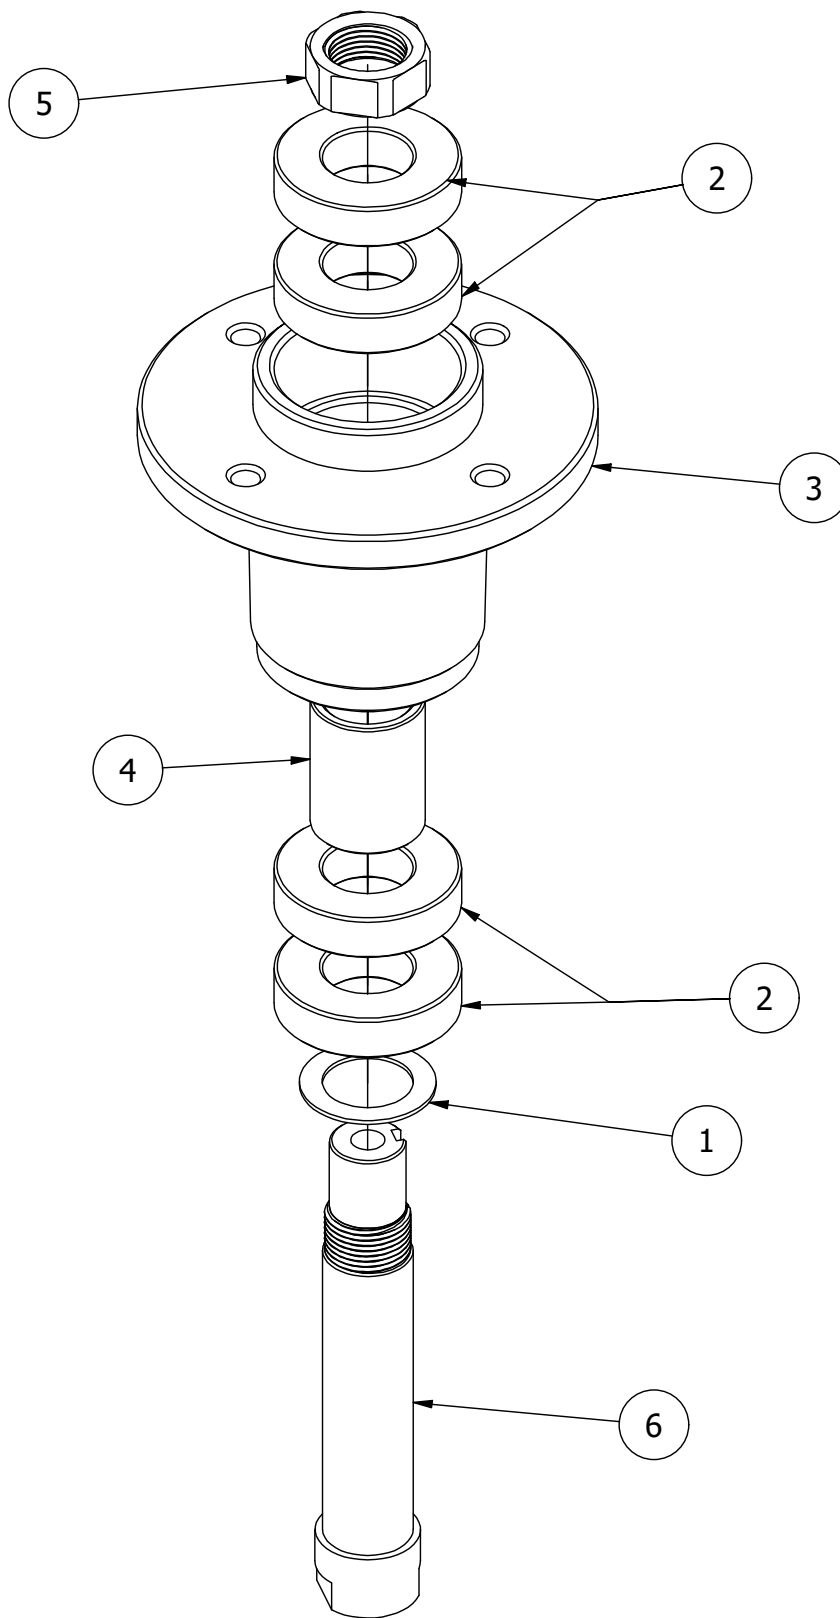

PARTS LIST

ITEM	QTY	PART NUMBER	DESCRIPTION
1	1	437-0014-00	Mower Deck Spindle Dust Cup
2	4	410-0003-00	Spindle Bearing
3	1	437-0016-00	Mower Deck Spindle Casting for 437-0005-00
4	1	437-0012-00	Deck Spindle Spacer For 437-0005-00
5	1	437-0013-00	Mower Deck Spindle Nut for 437-0004-00 and 437-0005-00
6	1	437-0010-00	Deck Spindle Shaft For 437-0004-00 and 437-0005-00