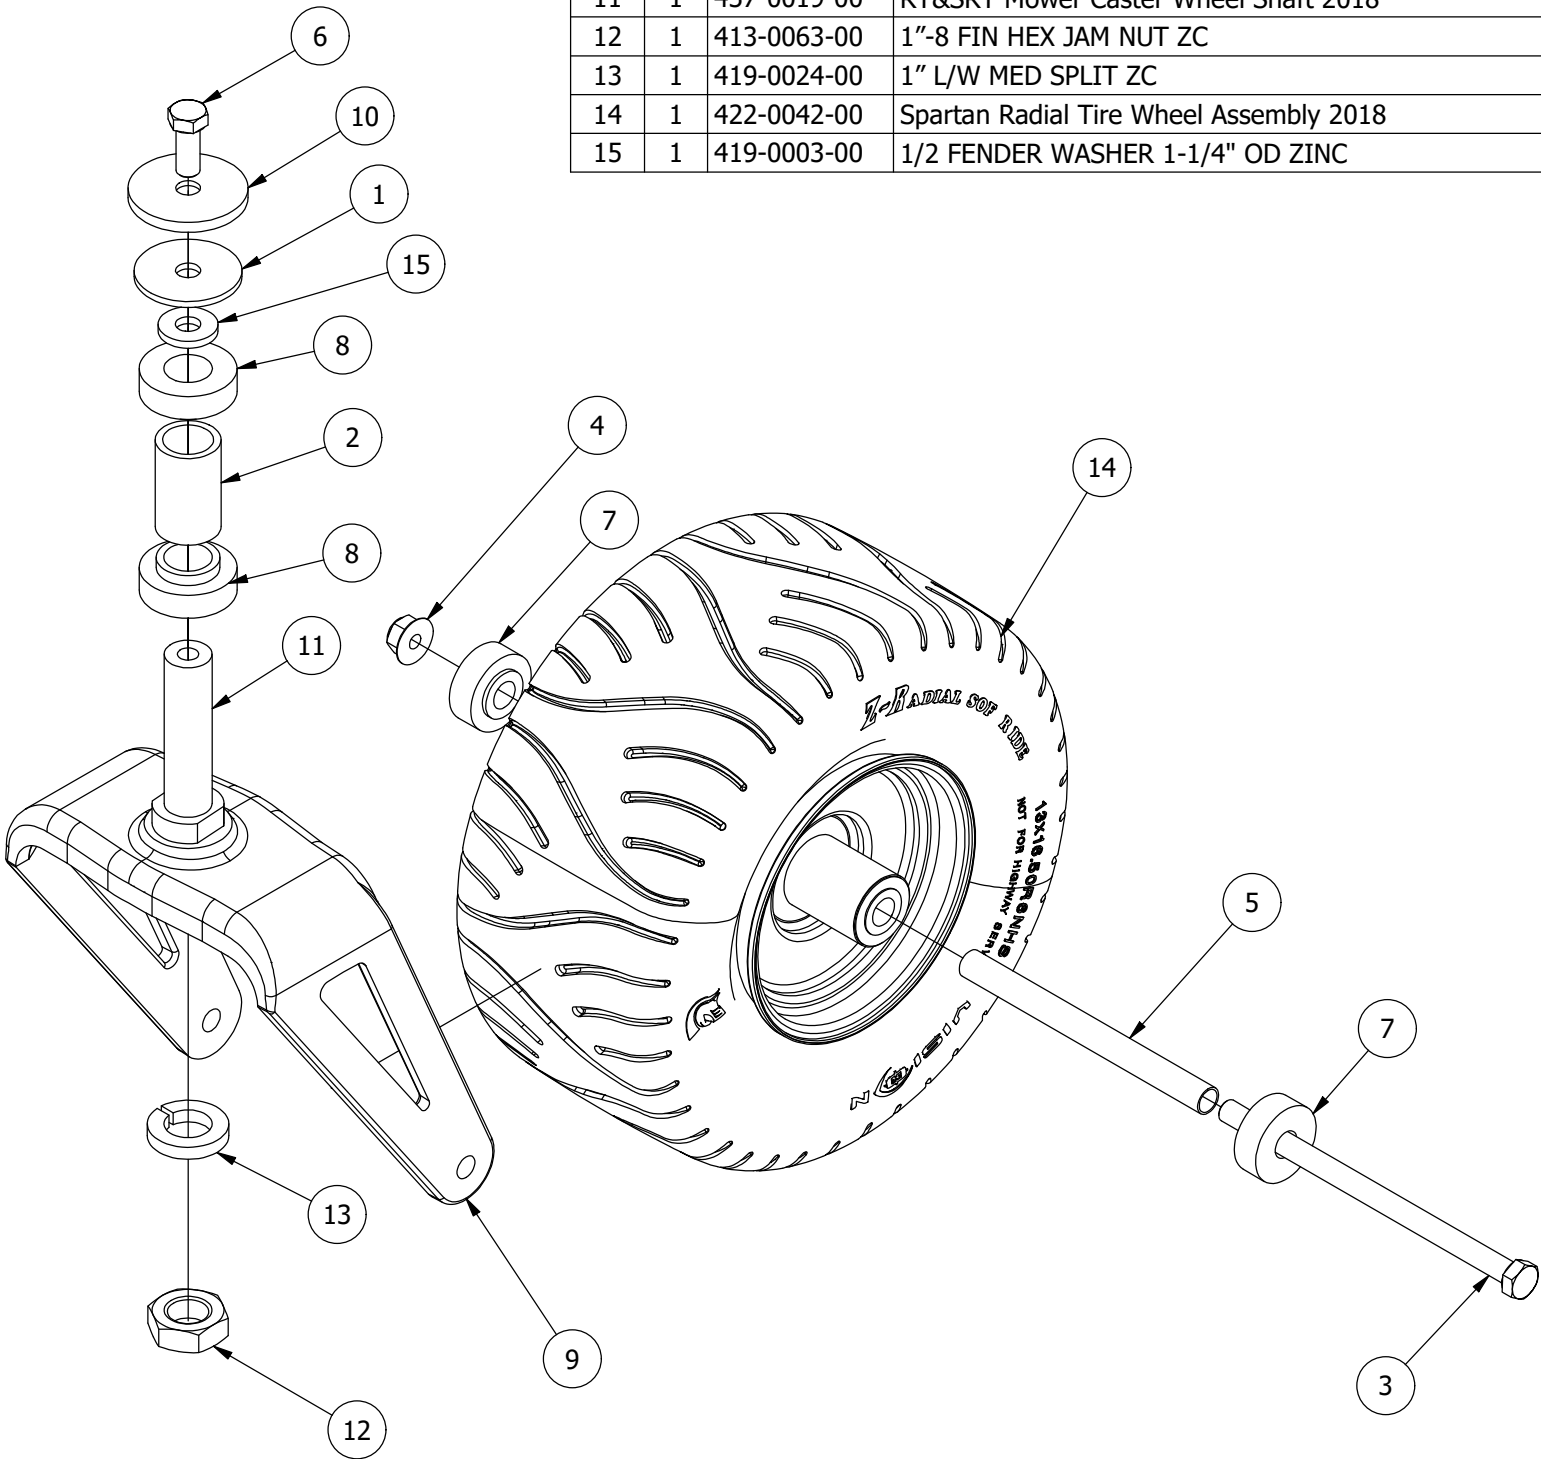

Front Fork Assembly			
ITEM	QTY	PART NUMBER	DESCRIPTION
1	1	426-0006-00	Mower Caster Shaft Washer
2	1	425-0011-00	Caster Fork Shaft Bearing Spacer
3	1	418-0003-00	1/2-13 X 8-1/2 HEX C/S GR 5 ZINC YELLOW
4	1	413-0002-00	1/2-13 NYLON INSERT FLANGE LOCKNUT ZC YELLOW
5	1	425-0010-00	Mower Caster Fork Wheel Spacer
6	1	418-0006-00	1/2-20 X 1-1/4 HEX C/S GR 5 ZINC
7	2	410-0014-00	Mower Caster Wheel Bearing
8	2	410-0006-00	1" INSERT BEARING
9	1	423-0001-00	RT&SRT Caster Wheel Fork 2018
10	1	419-0025-00	Front Fork Caster Top Washer
11	1	437-0019-00	RT&SRT Mower Caster Wheel Shaft 2018
12	1	413-0063-00	1"-8 FIN HEX JAM NUT ZC
13	1	419-0024-00	1" L/W MED SPLIT ZC
14	1	422-0042-00	Spartan Radial Tire Wheel Assembly 2018
15	1	419-0003-00	1/2 FENDER WASHER 1-1/4" OD ZINC

# Brake, Floorboard, and Height Indicator Assembly

Parts List

ITEM	QTY	PART NUMBER	DESCRIPTION
1	1	439-0007-00	Mower Floorboard
2	1	481-0005-00	2017 Mower Rubber Foot Rest Mat
3	1	481-0006-00	2017 Mower Logo Floor Mat
4	1	439-0059-00	Mower Deck Height Foot Pedal
5	10	414-0002-00	8MM PUSH TYPE RETAINER NYLON BLACK
6	3	418-0008-00	5/16-18 X 3/4 CARRIAGE BOLT ZINC
7	8	413-0002-00	1/2-13 NYLON INSERT FLANGE LOCKNUT ZC YELLOW
8	4	429-0002-00	Push-In Rubber Bumper, Mower Floor
9	4	410-0068-00	.502 ID X .753 OD X .75 OAL X1 FL OD X .125 FL BUSHING