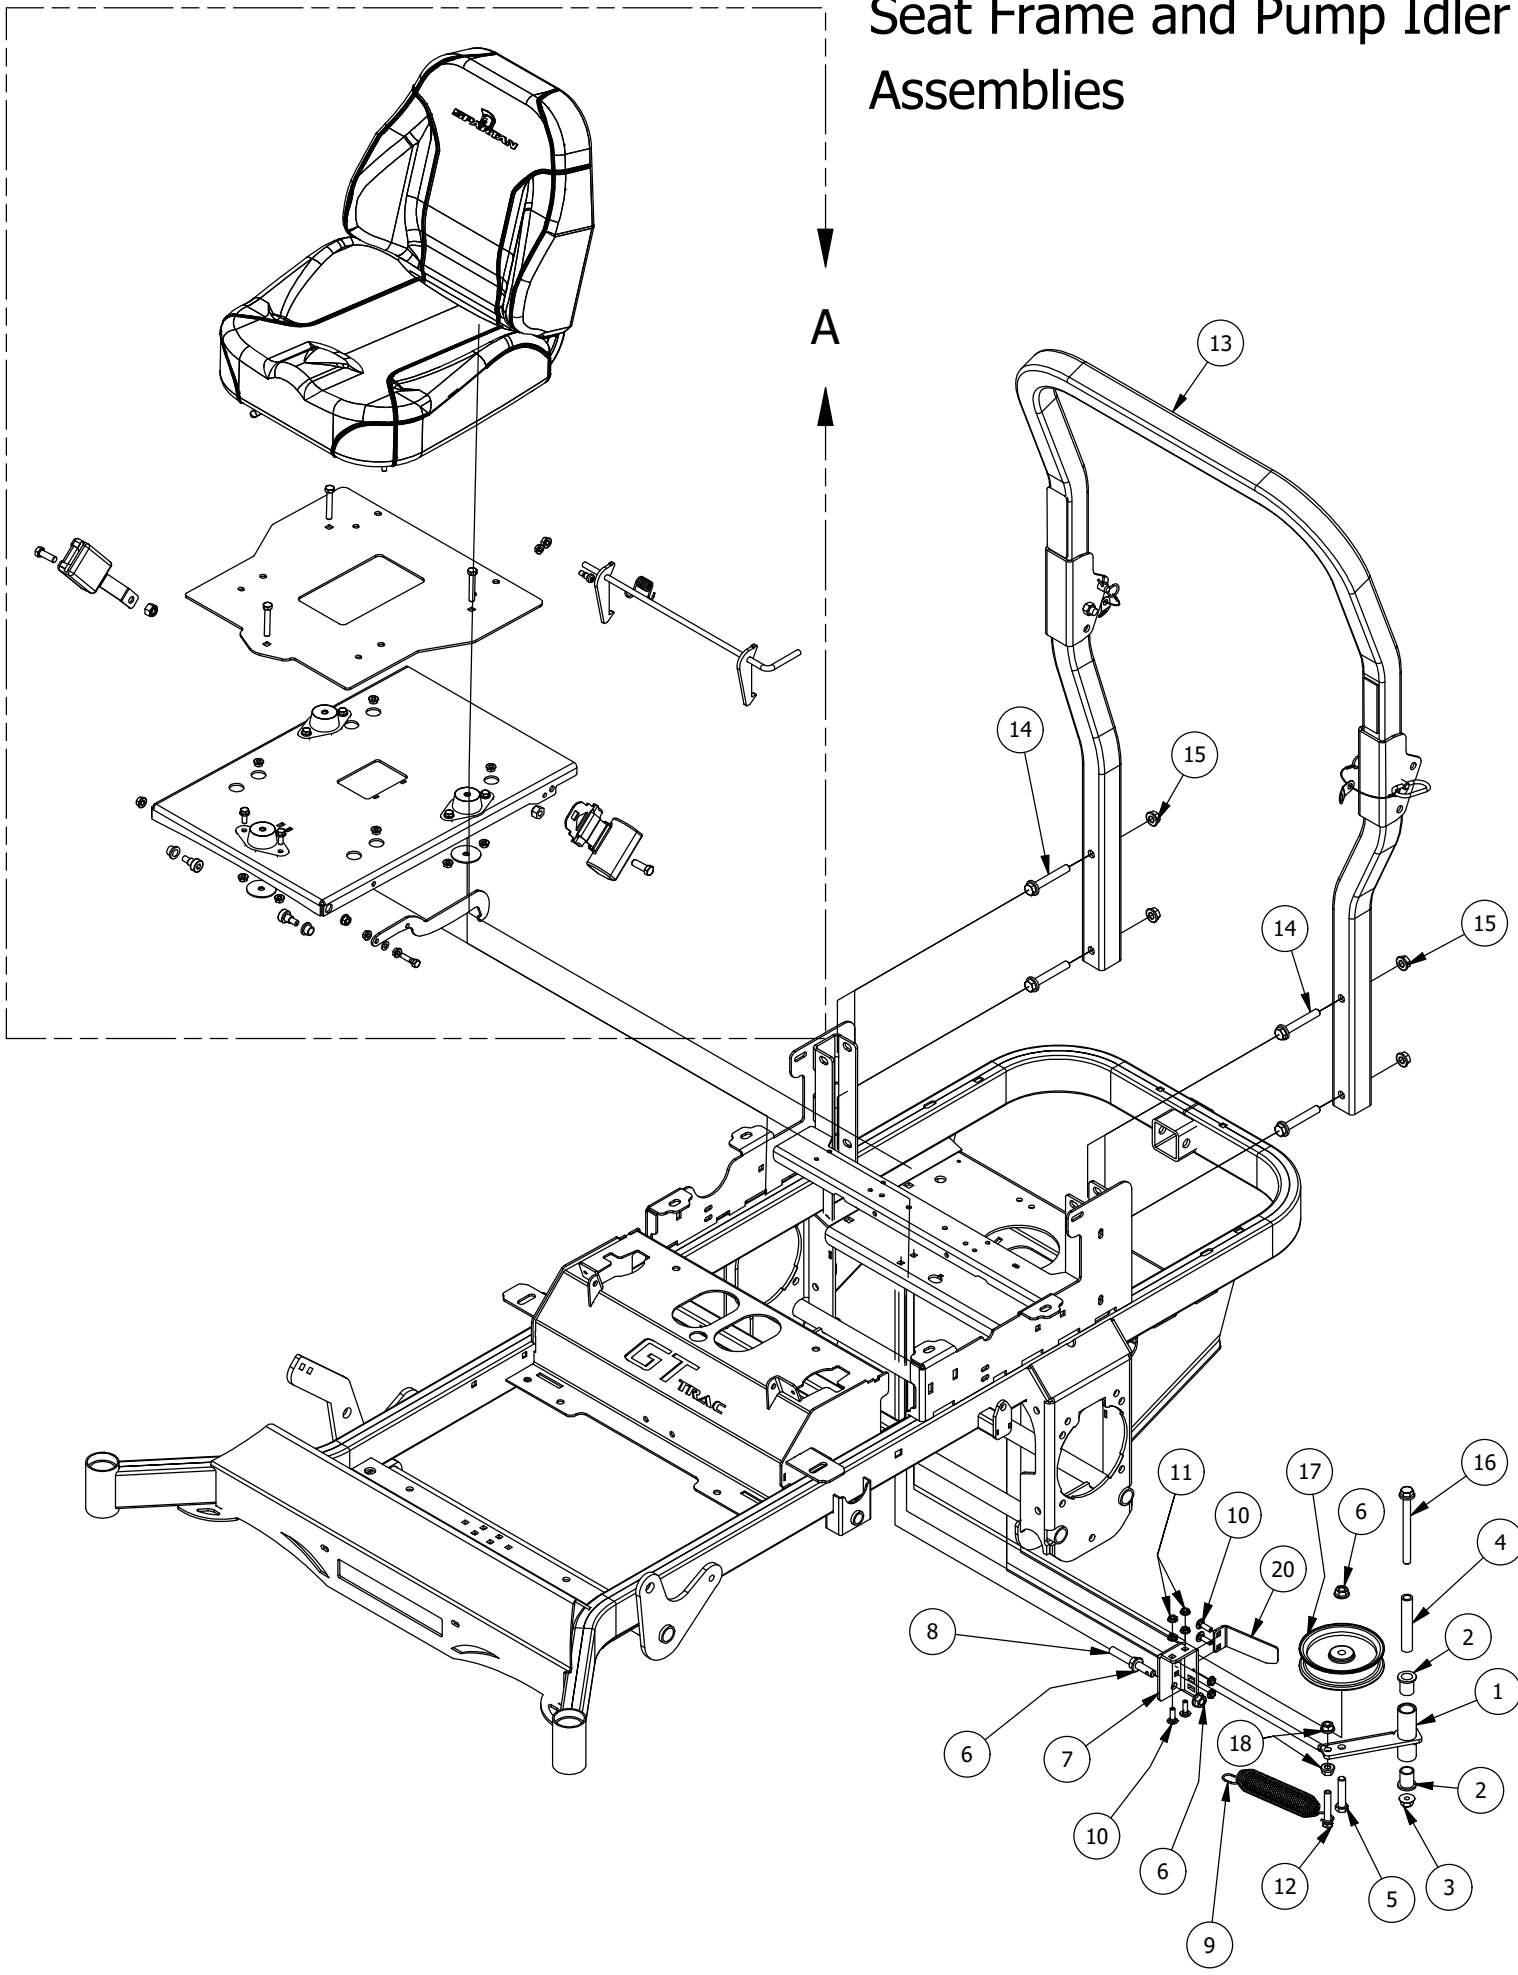

Seat Frame and Pump Idler Assemblies

Seat Frame and Pump Idler Assemblies

ITEM	QTY	PART NUMBER	DESCRIPTION
1	1	490-0018-00	Mower Pump Idler Assembly
2	2	410-0007-00	3/4" ID X 15/16" OD X 1-1/8" LENGTH FLANGE BUSHING
3	1	413-0002-00	1/2-13 NYLON INSERT FLANGE LOCKNUT ZC YELLOW
4	1	425-0006-00	Mower Inner Idler Spacer
5	1	418-0012-00	1/2-13 X 2-1/4 HEX C/S GR 5 ZINC
6	3	413-0005-00	1/2-13 HEX FLANGE NUT W/SERR ZINC YELLOW
7	1	439-0244-00	Deck Idler Puller Tensioning Bracket
8	1	430-0001-00	Mower Pump Spring Tensioner
9	1	434-0007-00	2019 Mower Deck Spring
10	4	418-0010-00	5/16-18 X 1 CARRIAGE BOLT ZC/YEL
11	6	413-0006-00	5/16-18 HEX FLANGE NUT W/SERR ZINC
12	1	418-0013-00	7/16-14 X 2-1/2 HEX C/S GR 5 ZINC
13	1	497-0002-00	Fold down ROPS
14	4	418-0019-00	1/2-13 X 3-1/2 HEX FLANGE BOLT (GR.8) ZC/YEL
15	4	413-0014-00	1/2-13 HEX STOVER LOCKNUT GR C ZINC
16	1	418-0009-00	1/2-13 X 5-1/2 HEX FLANGE BOLT GR 8 ZY
17	1	433-0013-00	5-3/4" Idler Pulley, 7/16" Spacer Assembly
18	2	413-0011-00	7/16-14 HEX FLANGE NUT W/SERR ZINC YELLOW