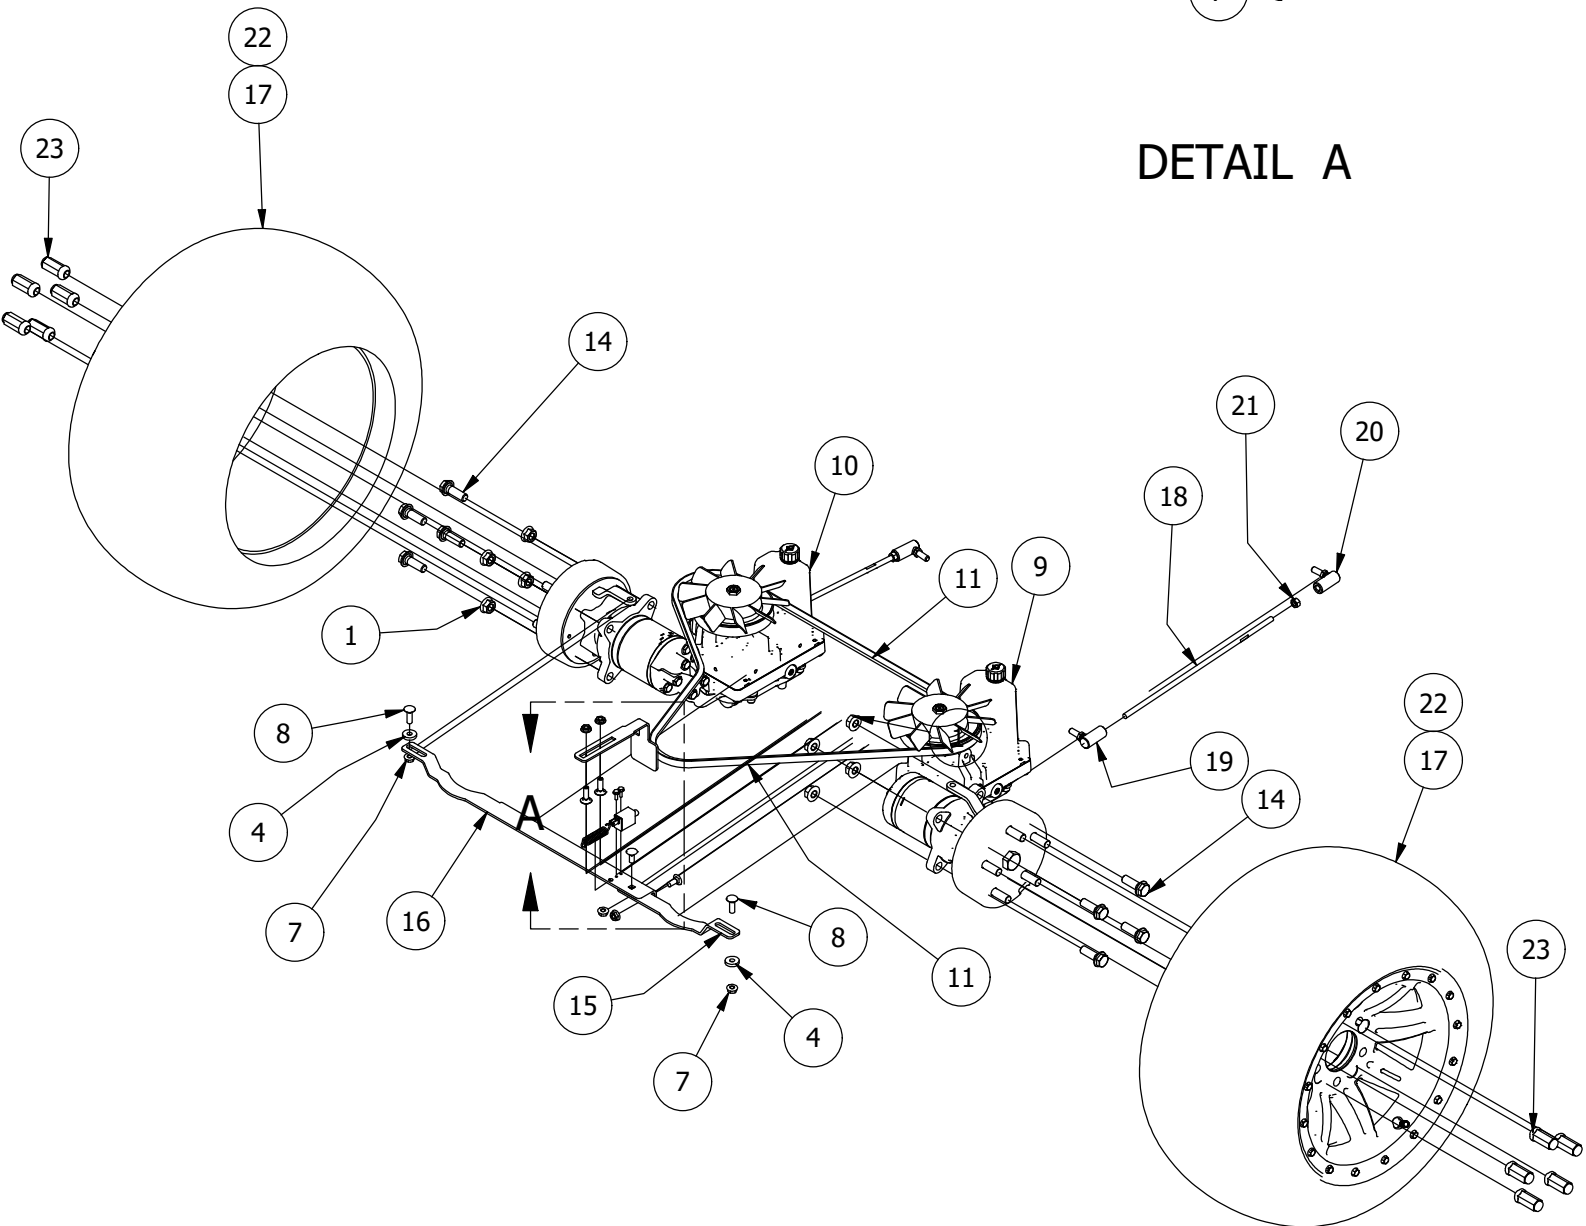

### PARTS LIST

ITEM	QTY	PART NUMBER	DESCRIPTION
1	1	437-0014-00	Mower Deck Spindle Dust Cup
2	4	410-0003-00	Spindle Bearing
3	1	437-0016-00	Mower Deck Spindle Casting for 437-0005-00
4	1	437-0012-00	Deck Spindle Spacer For 437-0005-00
5	1	437-0013-00	Mower Deck Spindle Nut for 437-0004-00 and 437-0005-00
6	1	437-0010-00	Deck Spindle Shaft For 437-0004-00 and 437-0005-00

# Transmission Assembly

DETAIL A

Transmission Assembly

ITEM	QTY	PART NUMBER	DESCRIPTION
1	7	413-0010-00	1/2-13 HEX FLANGE NUT W/SERR ZINC
2	2	418-0032-00	8-32 X 1/2 IND. HWH SLOT TYPE F TCS ZINC
3	1	486-0030-00	NO Plunger Limit Switch
4	2	419-0006-00	.312 ID X .875 OD X .1875 THK F/W NYLON BLK
5	1	434-0003-00	Brake Pedal Release Spring
6	2	418-0008-00	5/16-18 X 3/4 CARRIAGE BOLT ZINC
7	4	413-0019-00	5/16-18 NYLON INSERT FLANGE L/NUT ZINC
8	4	418-0010-00	5/16-18 X 1 CARRIAGE BOLT ZC/YEL
9	1	450-0002-00	HTE Parker Hydrostatic Transmission Right
10	1	450-0001-00	HTE Parker Hydrostatic Transmission Left
11	1	461-0004-00	Mower A Pump Belt, A x 68.25" Effective Length
12	2	413-0006-00	5/16-18 HEX FLANGE NUT W/SERR ZINC
13	1	439-0066-00	Mower Standard Transmission Brake Interlock Bracket
14	8	418-0047-00	1/2-13 X 1-1/2 HEX FLANGE BOLT GR 8 ZINC YELLOW
15	1	439-0606-00	Mower Park Brake Bracket Right
16	1	439-0607-00	Mower Park Brake Bracket Left
17	2	422-0021-00	Mower 8" Steel Wheels on radial tire (for 61" & 72" decks)
18	2	435-0002-00	Transmission Drive Arm Rod Standard Transmission
19	2	410-0001-00	Control Arm Rod End, Right
20	2	410-0002-00	Control Arm Rod End, Left
21	2	413-0003-00	5/16 Hex Nut Left hand thread
22	2	422-0028-00	RT/SRT 54" Deck Rear Wheel Assembly
23	10	613-0001-00	1/2 Lug Nut-44011- Front