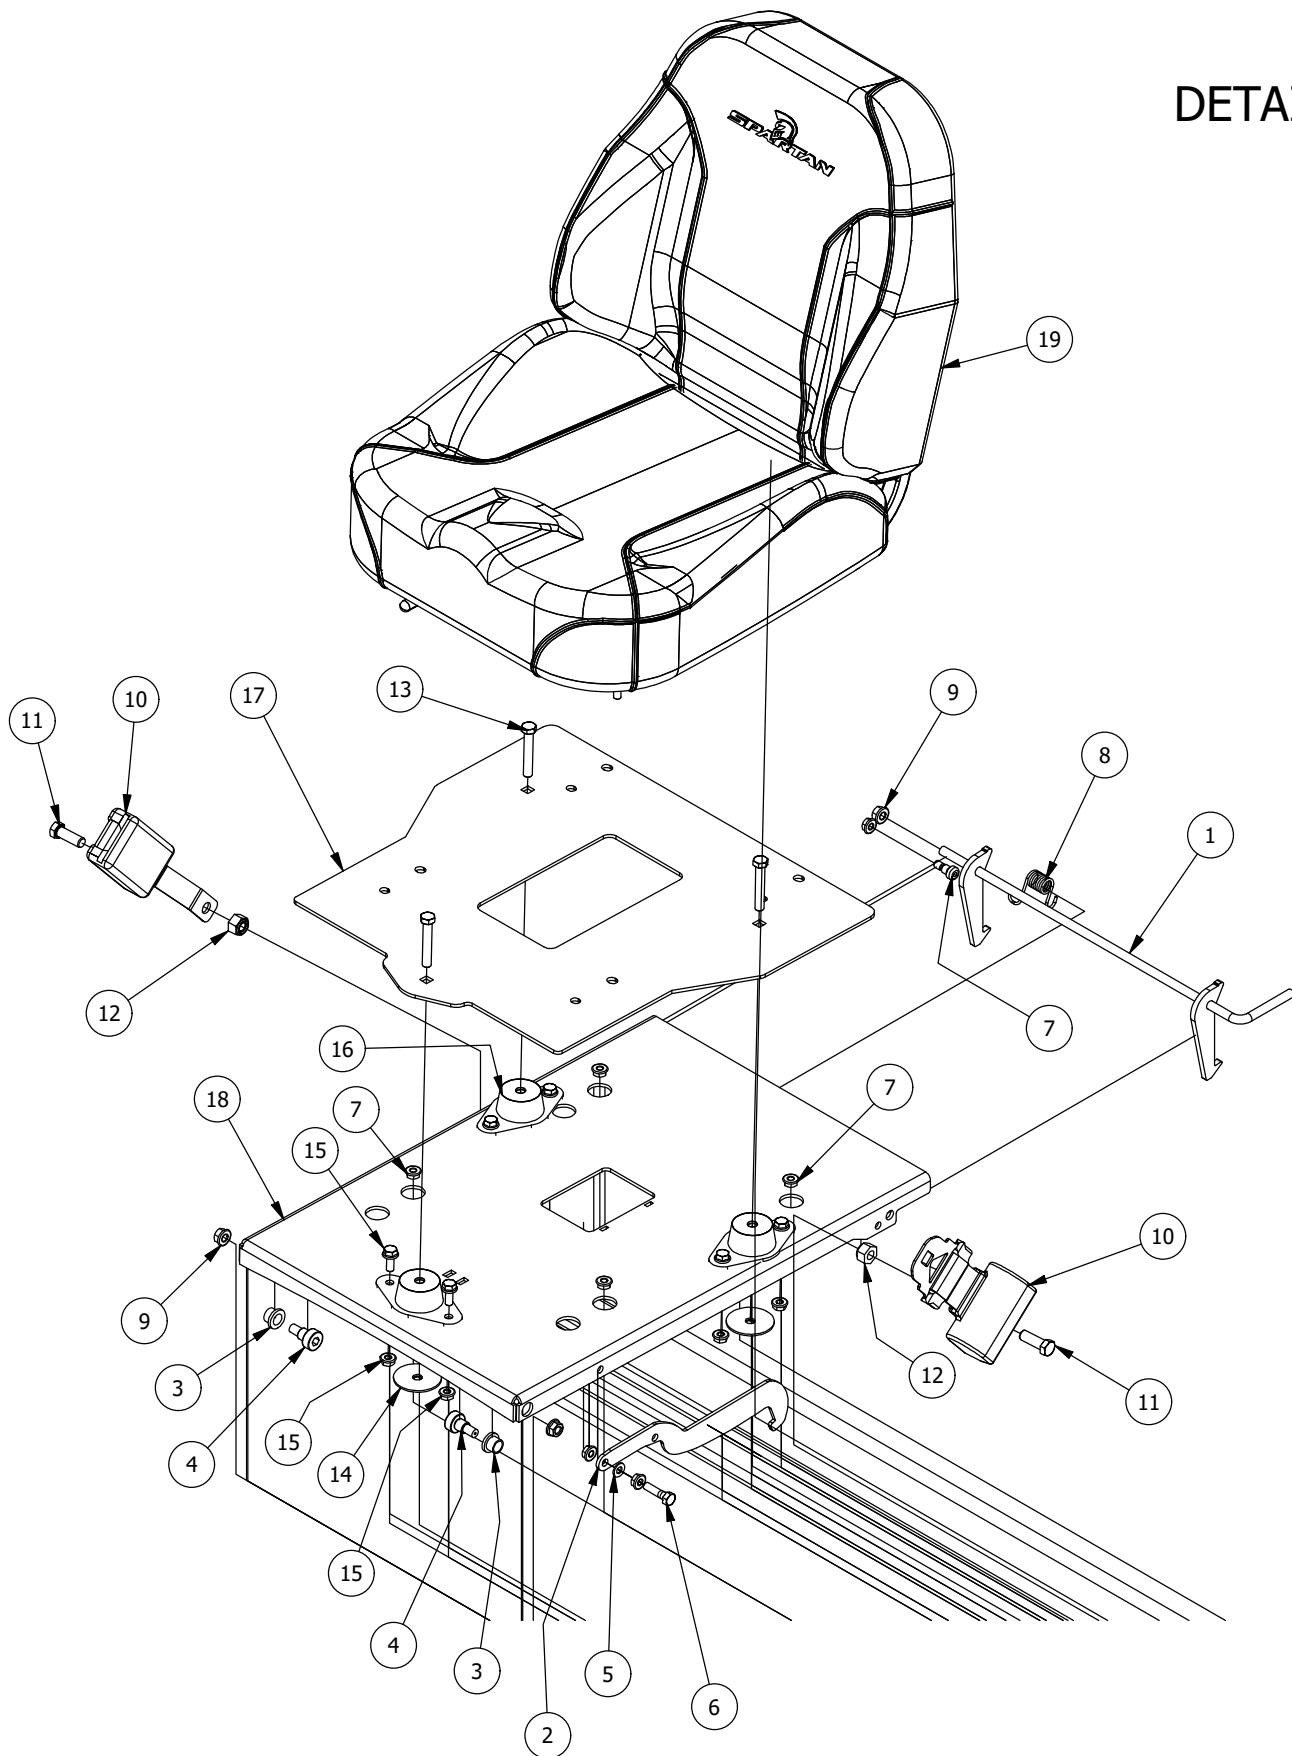

DETAIL A

Detail A

ITEM	QTY	PART NUMBER	DESCRIPTION
1	1	490-0011-00	Mower Seat Latch Release Assembly
2	1	439-0065-00	Mower Seat Latch Hook
3	2	410-0010-00	1/2" ID X 5/8" OD X 1/2" LENGTH FLANGE BUSHING
4	2	418-0038-00	1/2 X 1/2 SOCKET SHOULDER BOLT ZC YELLOW
5	1	413-0016-00	.312 ID X .625 OD X .062 THK THRUST BEARING OIL-IMPREG BRNZ
6	1	418-0036-00	5/16-18 X 1-1/4 HEX TAP BOLT ZINC GR8
7	7	413-0019-00	5/16-18 NYLON INSERT FLANGE L/NUT ZINC
8	1	434-0004-00	Seat Latch Spring
9	6	413-0029-00	3/8-16 NYLON INSERT FLANGE L/NUT ZC YELLOW
10	1	471-0003-00	Mower Seat Belt
11	2	618-2097-00	7/16-20 x 1-1/4 GR8 Hex Cap Screw
12	2	413-0054-00	7/16-20 Nylon Insert Locknut
13	3	418-0107-00	3/8-16 X 2-1/4 HEX FLANGE BOLT GR 8 ZC YELLOW
14	3	419-0022-00	3/8 X 2" OD FENDER WASHER ZC YELLOW
15	6	413-0022-00	5/16-18 HEX FLANGE NUT W/SERR ZINC YELLOW
16	2	487-0007-00	Floating Seat Damper-Stiffer
17	1	426-0231-00	2019 Floating Seat Plate
18	1	426-0232-00	2019 RT/SRT Floating Seat Base Plate
19	1	471-0015-00	2019 Full Suspension seat