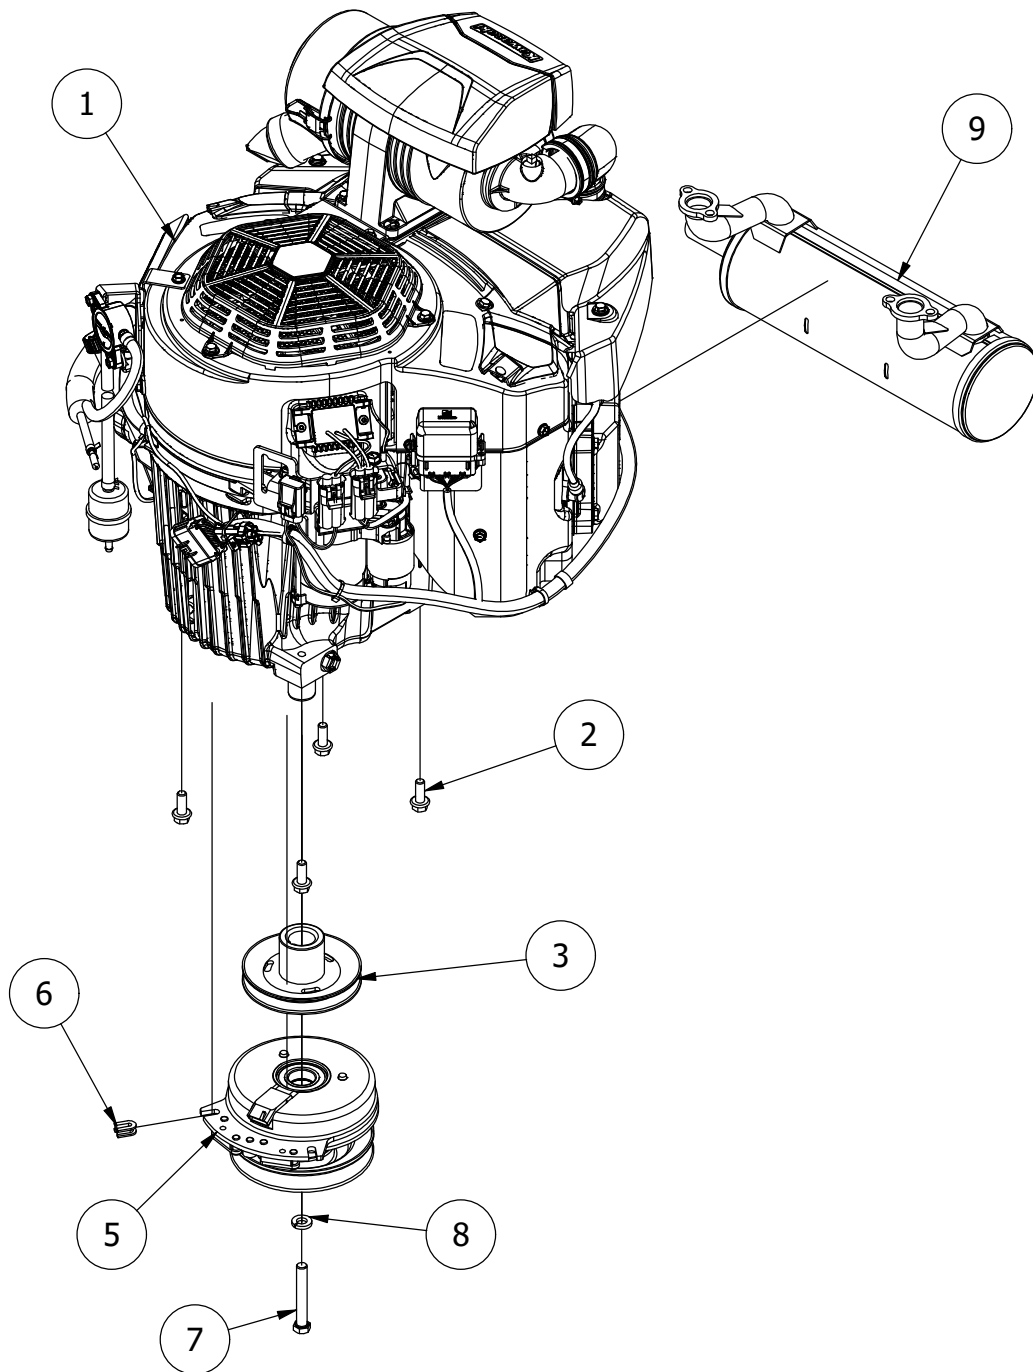

PARTS LIST			
ITEM	QTY	PART NUMBER	DESCRIPTION
1	1	415-0088-00	Kawasaki FXT1000V-EFI Engine
2	4	418-0023-00	3/8-16 X 1-1/8 IND HWH W/SERR TRI LOB ZY
3	1	433-0001-00	Drive Pulley, A Belt
5	1	470-0002-00	PTO Clutch
6	1	437-0025-00	Mower Rotation Stop Brkt Sleeve
7	1	418-0022-00	7/16-20 X 3 HEX C/S GR 8 ZC YELLOW
8	1	419-0005-00	7/16 SPLIT LOCKWASHER GR 8 ZC YELLOW
9	1	415-0093-00	Exhaust for Kaw1000EFI