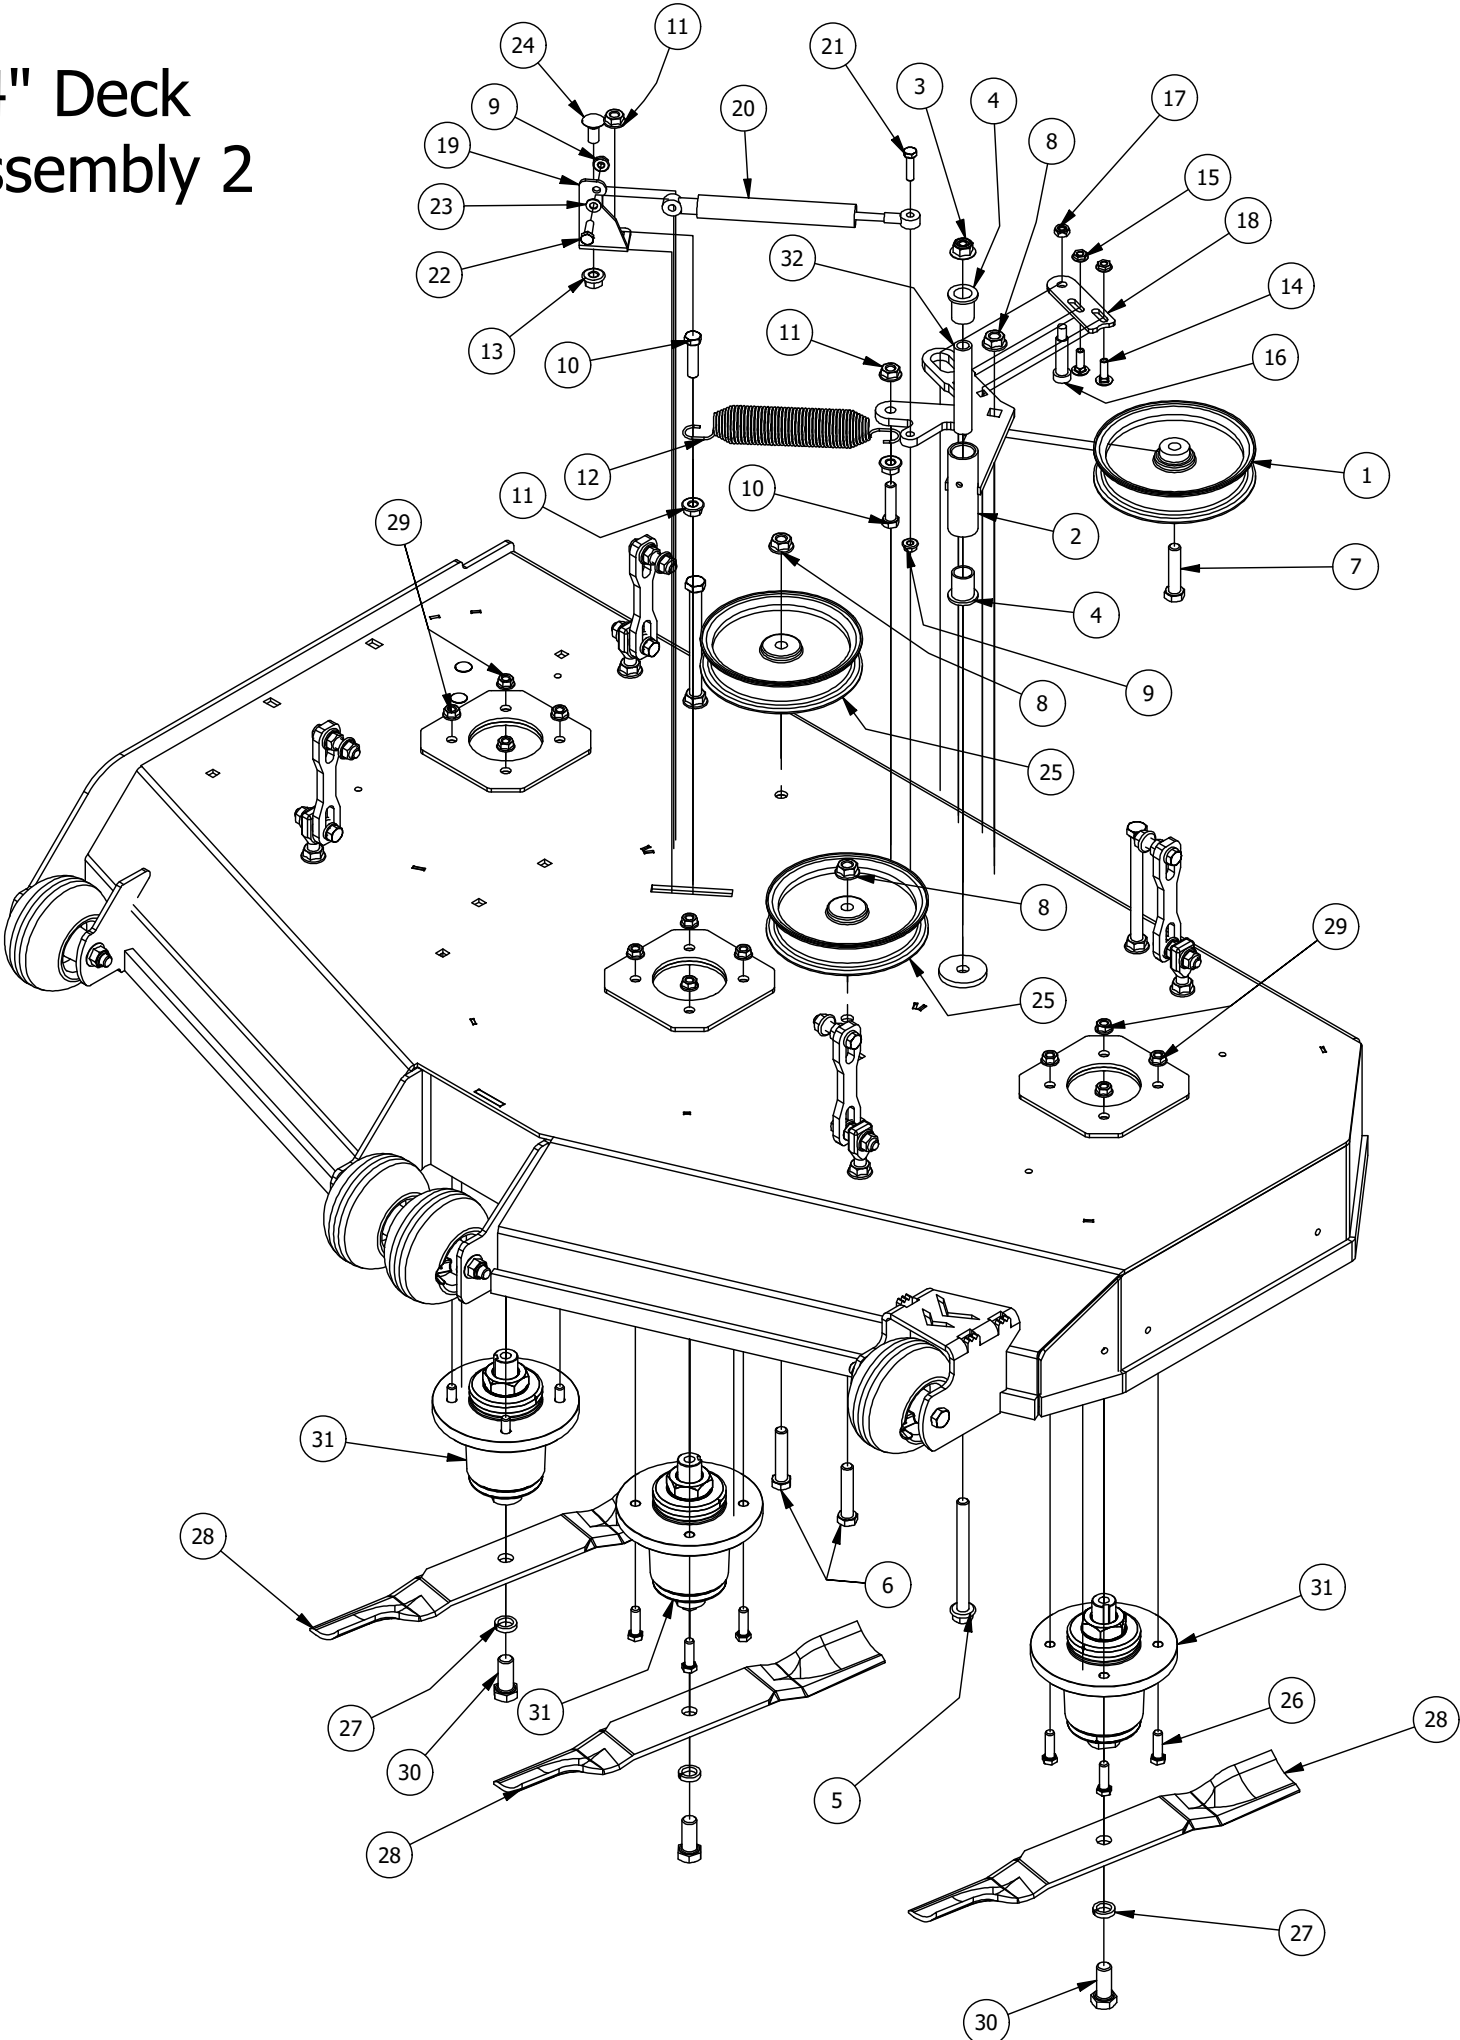

54" Deck Assembly 2

54" Deck Assembly 2			
ITEM	QTY	PART NUMBER	DESCRIPTION
1	1	433-0014-00	6-3/4" Idler Pulley, 7/16" Spacer Assembly
2	1	490-0019-00	Mower Deck Idler Pulley Arm Assembly
3	4	413-0002-00	1/2-13 NYLON INSERT FLANGE LOCKNUT ZC YELLOW
4	2	410-0007-00	3/4" ID X 15/16" OD X 1-1/8" LENGTH FLANGE BUSHING
5	1	418-0009-00	1/2-13 X 5-1/2 HEX FLANGE BOLT GR 8 ZY
6	2	418-0014-00	1/2-13 X 2-1/2 HEX FLANGE BOLT GR 8 ZC YELLOW
7	1	418-0012-00	1/2-13 X 2-1/4 HEX C/S GR 5 ZINC
8	3	413-0010-00	1/2-13 HEX FLANGE NUT W/SERR ZINC
9	2	413-0027-00	5/16-18 NYLON INSERT FLANGE LOCKNUT ZC YELLOW
10	2	418-0011-00	7/16-14 X 1-3/4 HEX C/S GR 2 ZINC (NOT A/T)
11	4	413-0001-00	7/16-14 HEX FLANGE NUT W/SERR ZINC
12	1	434-0007-00	2019 Mower Deck Spring
13	17	413-0011-00	7/16-14 HEX FLANGE NUT W/SERR ZINC YELLOW
14	2	418-0010-00	5/16-18 X 1 CARRIAGE BOLT ZC/YEL
15	2	413-0006-00	5/16-18 HEX FLANGE NUT W/SERR ZINC
16	1	618-6064-00	12"X1-3/4" Shoulder Bolt
17	1	613-2004-00	3/8"-16 Nyloc Jam Nut
18	1	439-0257-00	Deck Idler Pulley Belt Retainer Brkt
19	1	439-0335-00	Deck Belt Idler Damper Mounting Bracket
20	1	434-0009-00	Idler Gas Spring
21	1	418-0109-00	5/16- 18 x 1 1/4 Hex C/S (GR.8) ZC/Yel
22	1	418-0108-00	5/16 x1 Hex C/S (GR8) ZC/Yel
23	1	419-0016-00	5/16" ID X 5/8" OD X 1/16" THK BRONZE WASHER
24	1	418-0017-00	7/16-14 X 1 CARRIAGE BOLT ZINC
25	2	433-0015-00	6-3/4" Idler Pulley, 15/16" Spacer Assembly
26	12	418-0005-00	3/8-16 x 1-1/4 Hex Bolt GR5
27	3	419-0004-00	5/8 SPLIT LOCKWASHER ZINC
28	3	438-0001-00	54" Mower Deck Blade
29	12	413-0004-00	3/8-16 HEX FLANGE NUT W/SERR ZINC
30	3	418-0078-00	5/8-11 X 1-1/2 HEX C/S GR 8 ZC YELLOW
31	3	437-0005-00	Mower Heavy Duty Deck Spindle
32	1	425-0006-00	Mower Inner Idler Spacer