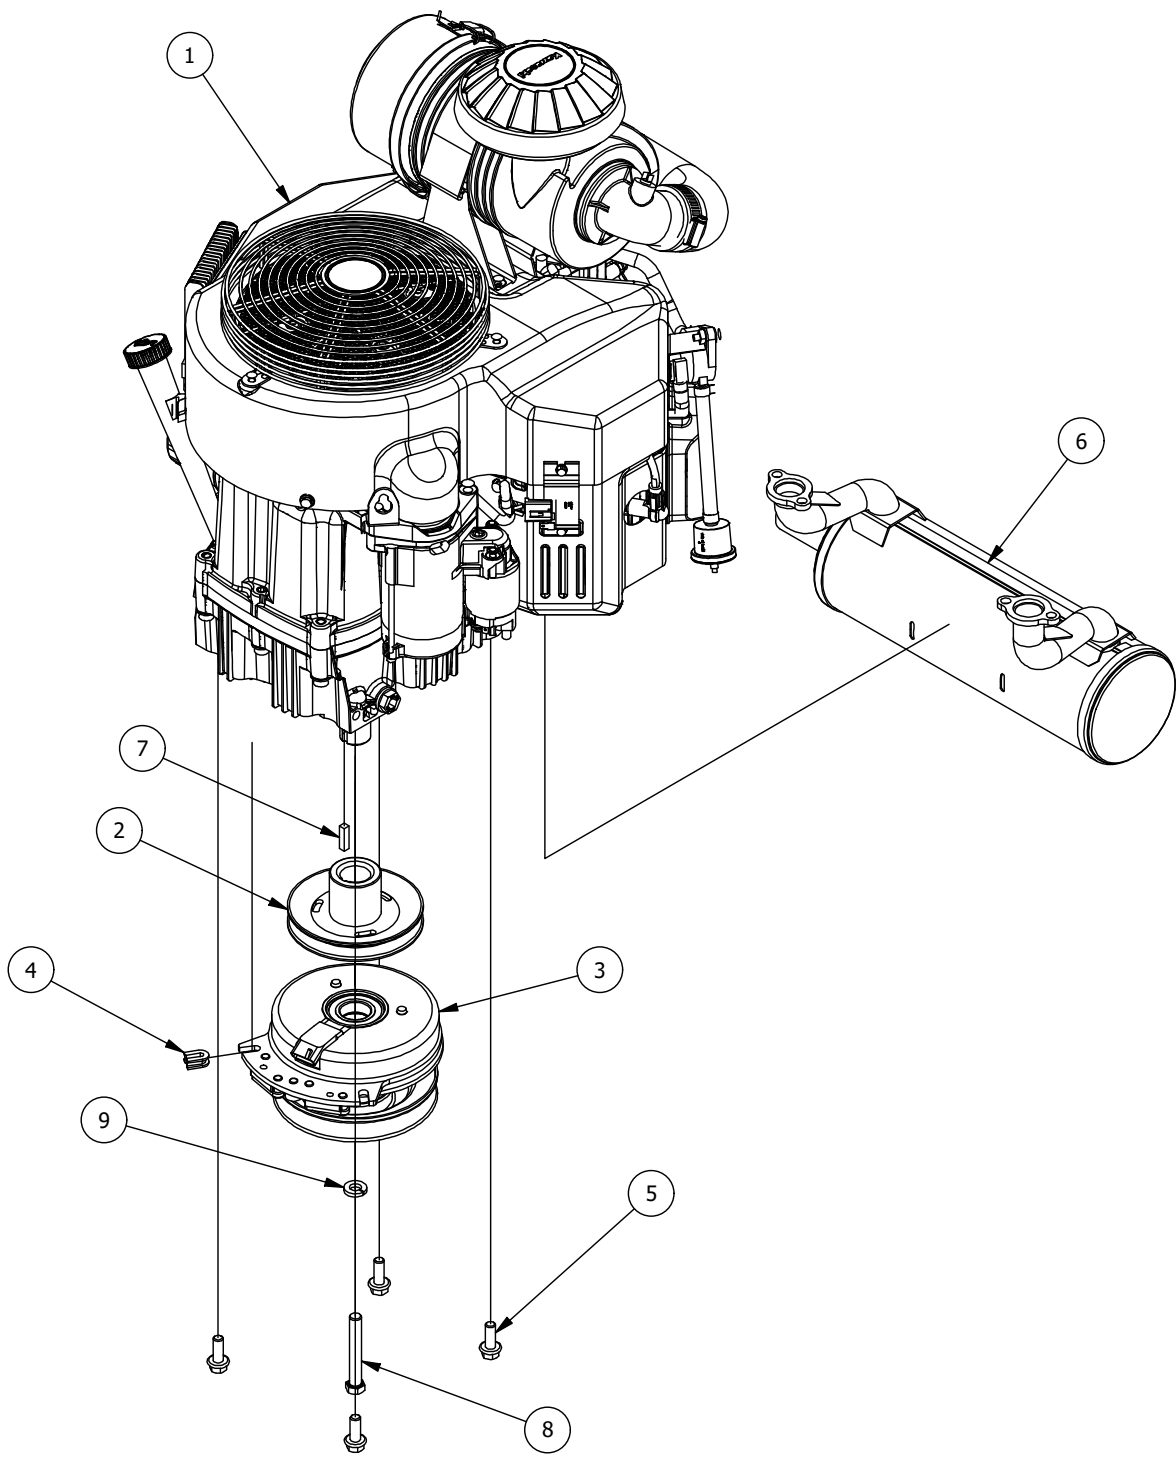

Kawasaki FX801V Engine Assembly			
ITEM	QTY	PART NUMBER	DESCRIPTION
1	1	415-0089-00	Kawasaki FX801V Engine
2	1	433-0001-00	Drive Pulley, A Belt
3	1	470-0002-00	PTO Clutch
4	1	437-0025-00	Mower Rotation Stop Brkt Sleeve
5	4	418-0023-00	3/8-16 X 1-1/8 IND HWH W/SERR TRI LOB ZY
6	1	415-0065-00	Exhaust System for Kawasaki FX801, FX850, FX850EFI
7	1	442-0001-00	1/4 X 1 SQUARE KEY STOCK
8	1	418-0022-00	7/16-20 X 3 HEX C/S GR 8 ZC YELLOW
9	1	419-0005-00	7/16 SPLIT LOCKWASHER GR 8 ZC YELLOW