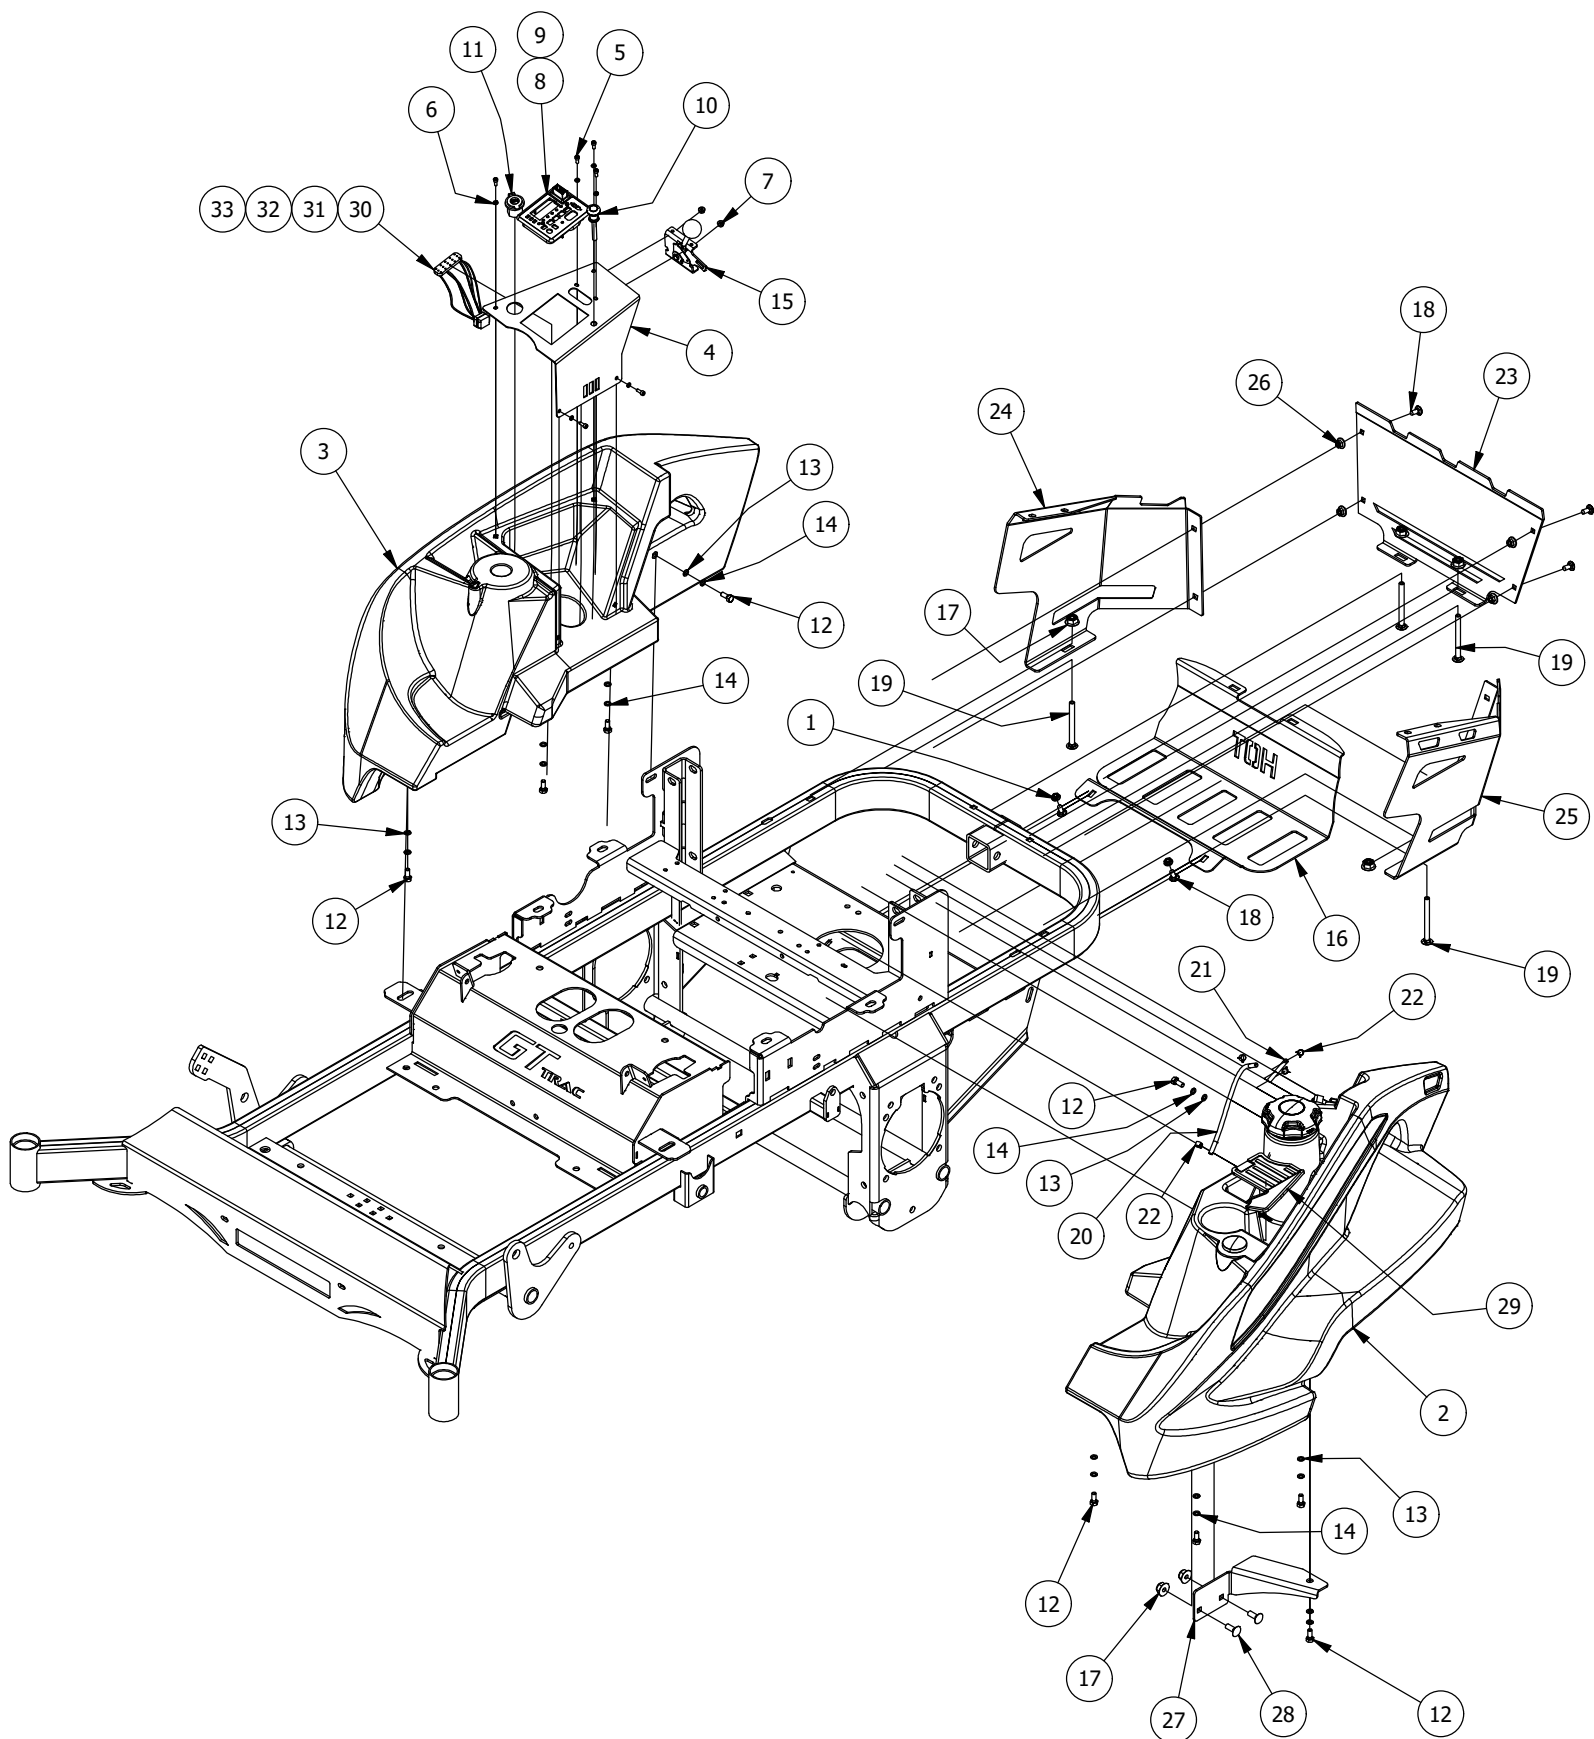

Gas Tank Assembly

Gas Tank Assembly			
ITEM	QTY	PART NUMBER	DESCRIPTION
1	2	413-0006-00	5/16-18 HEX FLANGE NUT W/SERR ZINC
2	1	467-0001-00	Mower Gasoline Fuel Tank Assembly
3	1	467-0002-00	Mower Console
4	1	439-0022-00	Mower Control Panel Bracket
5	6	418-0055-00	10-24 X 1/2 SOCKET C/S 18-8 SS
6	6	419-0011-00	#10 SPLIT LOCKWASHER 18-8 SS
7	2	413-0008-00	10-24 NYLON INSERT LOCKNUT 18-8 SS
8	1	486-0004-00	Mower Control Console, Carbureted Engine
9	1	486-0003-00	Mower Control Console-EFI
10	1	464-0002-00	Choke Cable
11	1	677-2075-00	12 Volt Auxilliary Plug
12	9	418-0054-00	5/16-18 X 3/4 HEX C/S ZINC
13	9	419-0007-00	5/16 Flat Washer
14	9	419-0009-00	5/16 SPLIT LOCKWASHER ZINC
15	1	464-0001-00	Mower Throttle Cable Assembly w / Handle
16	2	439-0006-00	Mower Muffler Guard
17	6	413-0013-00	3/8-16 NYLON INSERT FLANGE L/NUT ZC
18	6	418-0008-00	5/16-18 X 3/4 CARRIAGE BOLT ZINC
19	4	418-0018-00	3/8-16 X 4 CARRIAGE BOLT ZINC/YEL
20	1	751-1014-00	1/4 Fuel Line - Low Perm
21	1	451-0002-00	vapor vent line tube
22	4	472-0003-00	1/4 Spring Hose Clamp
23	1	439-0690-00	2021 RT/SRT Engine Cowling Center
24	1	439-0691-00	2021 RT/SRT Engine Cowling Right
25	1	439-0692-00	2021 RT/SRT Engine Cowling Left
26	4	413-0066-00	5/16-24 Hex Flange Nut Serr Yello Zinc
27	1	439-0448-00	RT/SRT Gas Tank Support
28	2	418-0045-00	3/8-16 X 1 Carriage Bolt Zinc Yellow
29	1	481-0004-00	GAS TANK INSERT
30	1	486-0024-00	Kawasaki EFI Wiring Harness
31	1	486-0040-00	Harness for Vanguard 26hp & Kawasaki 852cc&FX1000
32	1	486-0010-00	Vanguard 28/32/36 HP Harness
33	1	486-0019-00	Vanguard 37 HP Harness