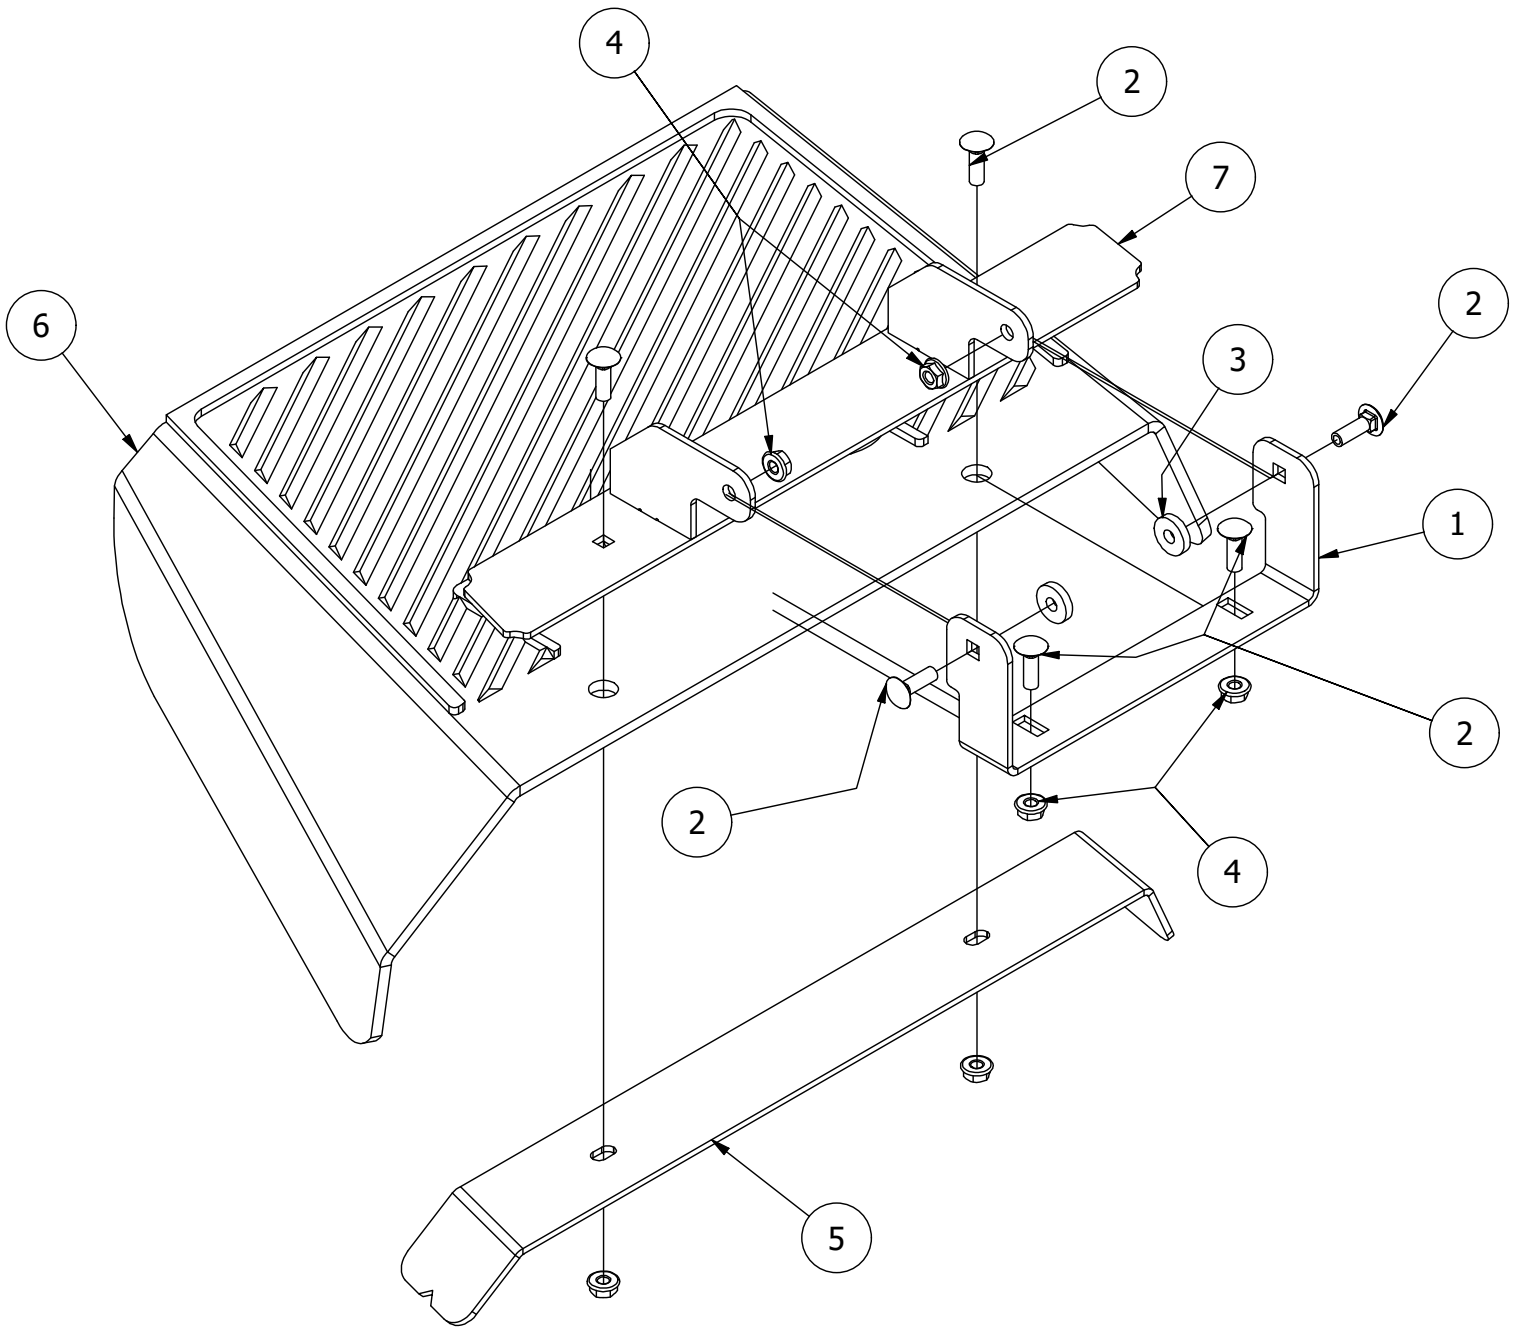

Deck Chute Assembly

PARTS LIST			
ITEM	QTY	PART NUMBER	DESCRIPTION
1	1	439-0111-00	Mower Chute Mounting Bracket
2	6	418-0060-00	5/16-18 X 1 CARRIAGE BOLT ZINC YELLOW
3	2	419-0006-00	.312 ID X .875 OD X .1875 THK F/W NYLON BLK
4	6	413-0027-00	5/16-18 NYLON INSERT FLANGE LOCKNUT ZC YELLOW
5	1	439-0190-00	2020 Deck Chute Hinge Backer Bracket
6	1	481-0011-00	2020 RT/SRT Rubber Discharge Chute
7	1	490-0056-02	RT/SRT Deck Chute Hinge Assembly