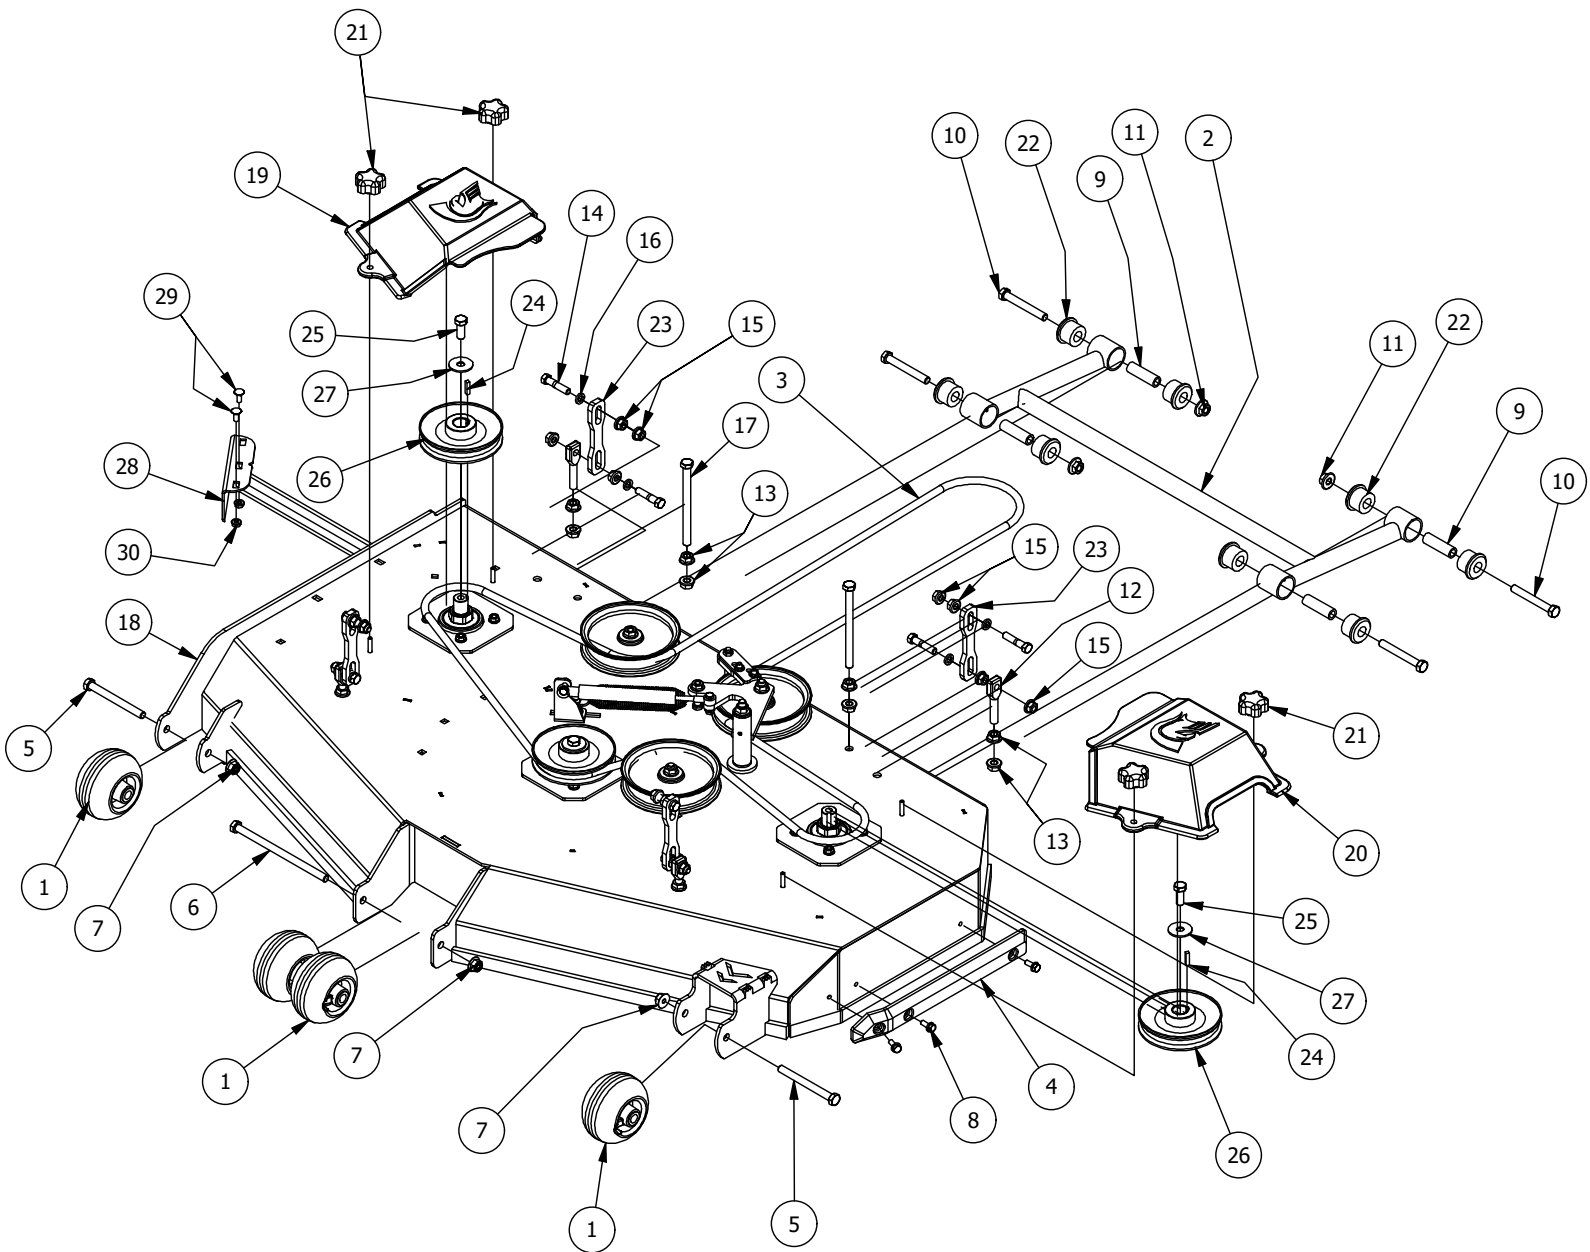

54" Deck Assembly 1

54" Deck Assembly 1

ITEM	QTY	PART NUMBER	DESCRIPTION
1	4	422-0001-00	Anti-Scalp Wheel
2	1	490-0014-00	Mower 54"/61" Deck Frame Stabilizer Assembly
3	1	461-0001-00	54" Mower Deck Belt, HB x 153.5" Effective Length
4	1	429-0001-00	Mower Nylon Deck Guard
5	2	418-0016-00	1/2-13 X 5 HEX C/S GR 2 ZINC YELLOW
6	1	418-0015-00	1/2-13 X 8-1/2 HEX C/S GR 2 ZINC YELLOW
7	4	413-0002-00	1/2-13 NYLON INSERT FLANGE LOCKNUT ZC YELLOW
8	3	418-0049-00	5/16-18 X 3/4 IND HWH TRI LOB ZINC
9	4	732-2001-00	Large MTV A-Arm Bushing Sleeve
10	4	418-0021-00	1/2-13 X 3-3/4 HEX C/S GR 5 ZINC
11	4	413-0017-00	1/2-13 NYLON INSERT FLANGE LOCKNUT ZINC W/SERRATIONS
12	4	448-0001-00	Mowre Deck height adjustment Stud
13	12	413-0005-00	1/2-13 HEX FLANGE NUT W/SERR ZINC YELLOW
14	8	418-0046-00	7/16-14 X 2 HEX C/S GR 5 ZINC YELLOW
15	17	413-0011-00	7/16-14 HEX FLANGE NUT W/SERR ZINC YELLOW
16	8	419-0010-00	.443 ID X .750 OD X .125 THK NYLON BLACK
17	2	418-0044-00	1/2-13 X 6-1/2 HEX C/S GR 8 ZINC YELLOW
18	1	490-0063-00	2020 54" RT/SRT Deck Assembly
19	1	414-0019-00	48" & 54" Deck Right Pulley Cover
20	1	414-0018-00	48" & 54" Deck Left Pulley Cover
21	4	445-0005-00	5/16-18 5-LOBE (STAR) FEMALE SOFT TOUCH KNOB (1.90 DIA) BLK
22	8	732-2008-00	Black A90 Suspension Bushing
23	4	435-0007-00	Mower Deck Link
24	3	442-0001-00	1/4 X 1 SQUARE KEY STOCK
25	3	418-0006-00	1/2-20 X 1-1/4 HEX C/S GR 5 ZINC
26	3	433-0004-00	Deck Pulley 54"
27	3	419-0001-00	1/2" X 1-5/8 BELLEVILLE CUP WASHER ZINC YELLOW
28	1	439-0399-00	2020 RT&SRT/RZ 54 Deck wiper Brkt
29	2	418-0008-00	5/16-18 X 3/4 CARRIAGE BOLT ZINC
30	2	413-0022-00	5/16-18 HEX FLANGE NUT W/SERR ZINC YELLOW