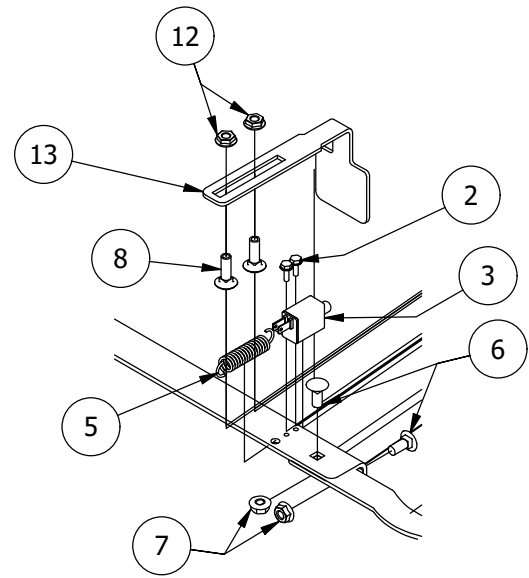

Transmission Assembly