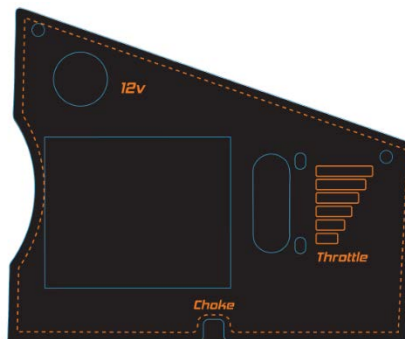

491-0039-00  
Seat Weight Capacity Decal

491-0131-00  
61" Deck Decal

491-0172-00  
RT-HD Model Decal

491-0132-00  
72" Deck Decal

491-0093-00  
EFI Console Decal

491-0033-00  
Spartan Drive Arm

491-0094-00  
Carbureted Console Decal