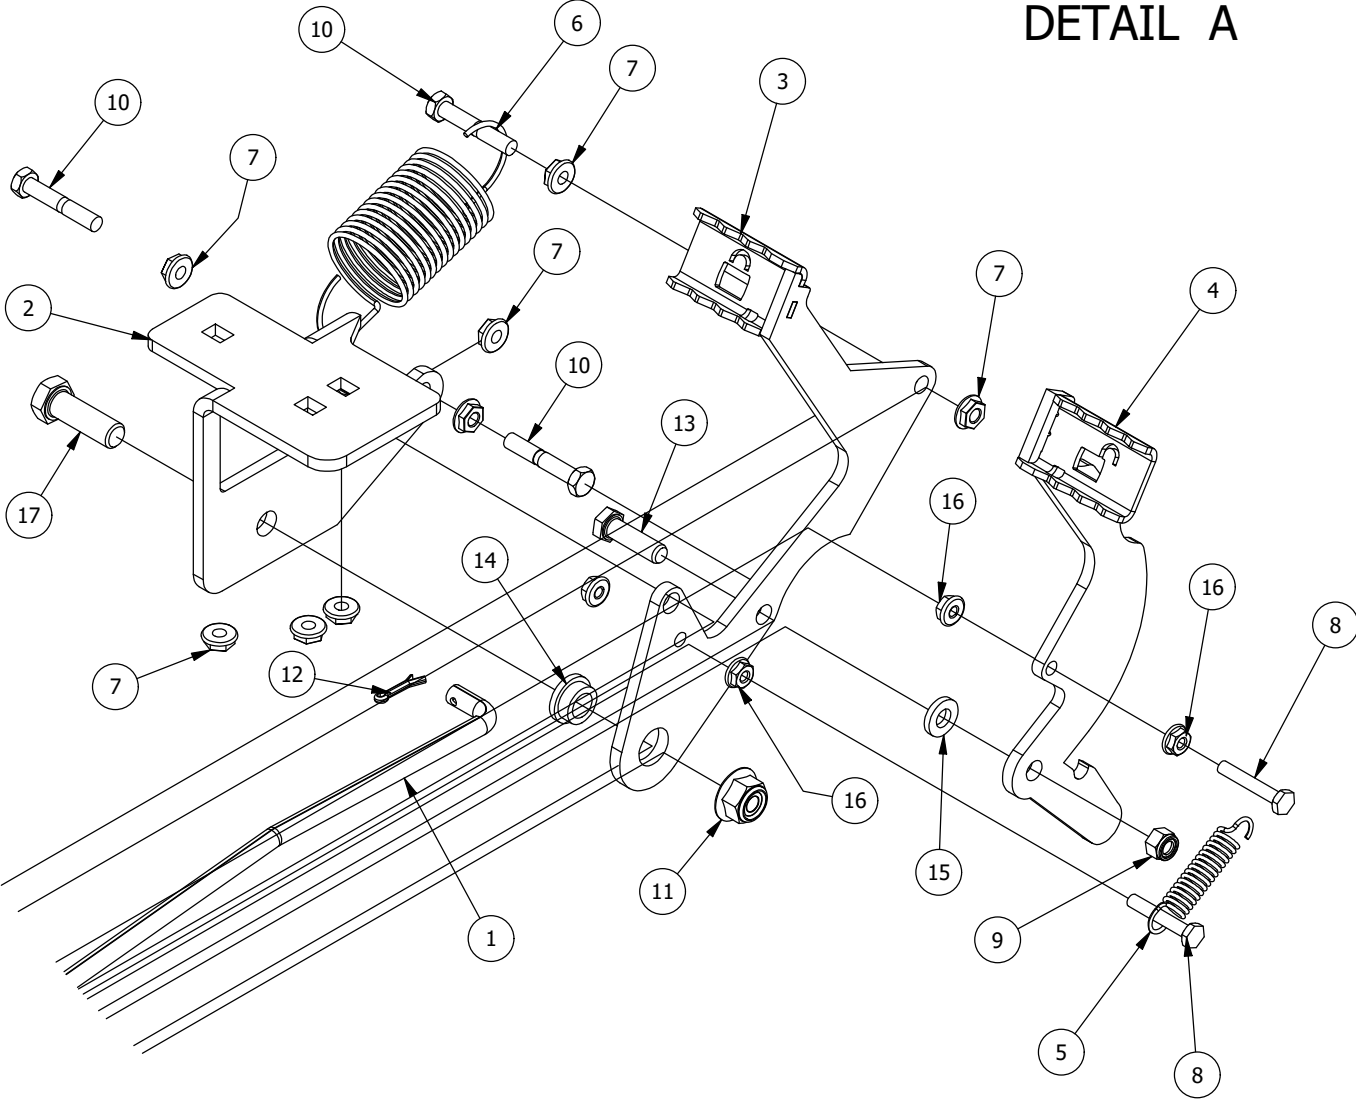

DETAIL A

Detail A Parts List			
ITEM	QTY	PART NUMBER	DESCRIPTION
1	1	435-0004-00	Mower Brake Linkage
2	1	439-0009-00	Mower Frame Brake Mounting Bracket
3	1	490-0016-00	Mower Brake Lock Lever Assembly
4	1	490-0017-00	Mower Brake Unlock Lever Assembly
5	2	434-0003-00	Brake Pedal Release Spring
6	1	434-0015-00	2020 Mower Brake Pedal Tension Spring
7	11	413-0006-00	5/16-18 HEX FLANGE NUT W/SERR ZINC
8	3	418-0029-00	1/4-20 X 1-1/4 HEX C/S GR 2 ZINC
9	1	413-0013-00	3/8-16 NYLON INSERT FLANGE LOCKNUT ZINC
10	3	418-0027-00	5/16-18 X 1-3/4 HEX C/S GR 2 ZINC
11	8	413-0002-00	1/2-13 NYLON INSERT FLANGE LOCKNUT ZC YELLOW
12	1	420-0001-00	1/8 X 3/4 COTTER PIN ZINC
13	1	418-0030-00	3/8-16 X 1-1/4 HEX C/S GR 2 ZINC
14	7	410-0009-00	1/2" ID X 3/4" OD X 3/8" LENGTH FLANGE BUSHING
15	1	413-0052-00	3/8 ID X 3/4 OD X .125 THK BRONZE WASHER
16	6	413-0012-00	1/4-20 HEX FLANGE NUT W/SERRATIONS ZC YELLOW
17	1	418-0020-00	1/2-13 X 1-1/2 HEX C/S GR 5 ZINC