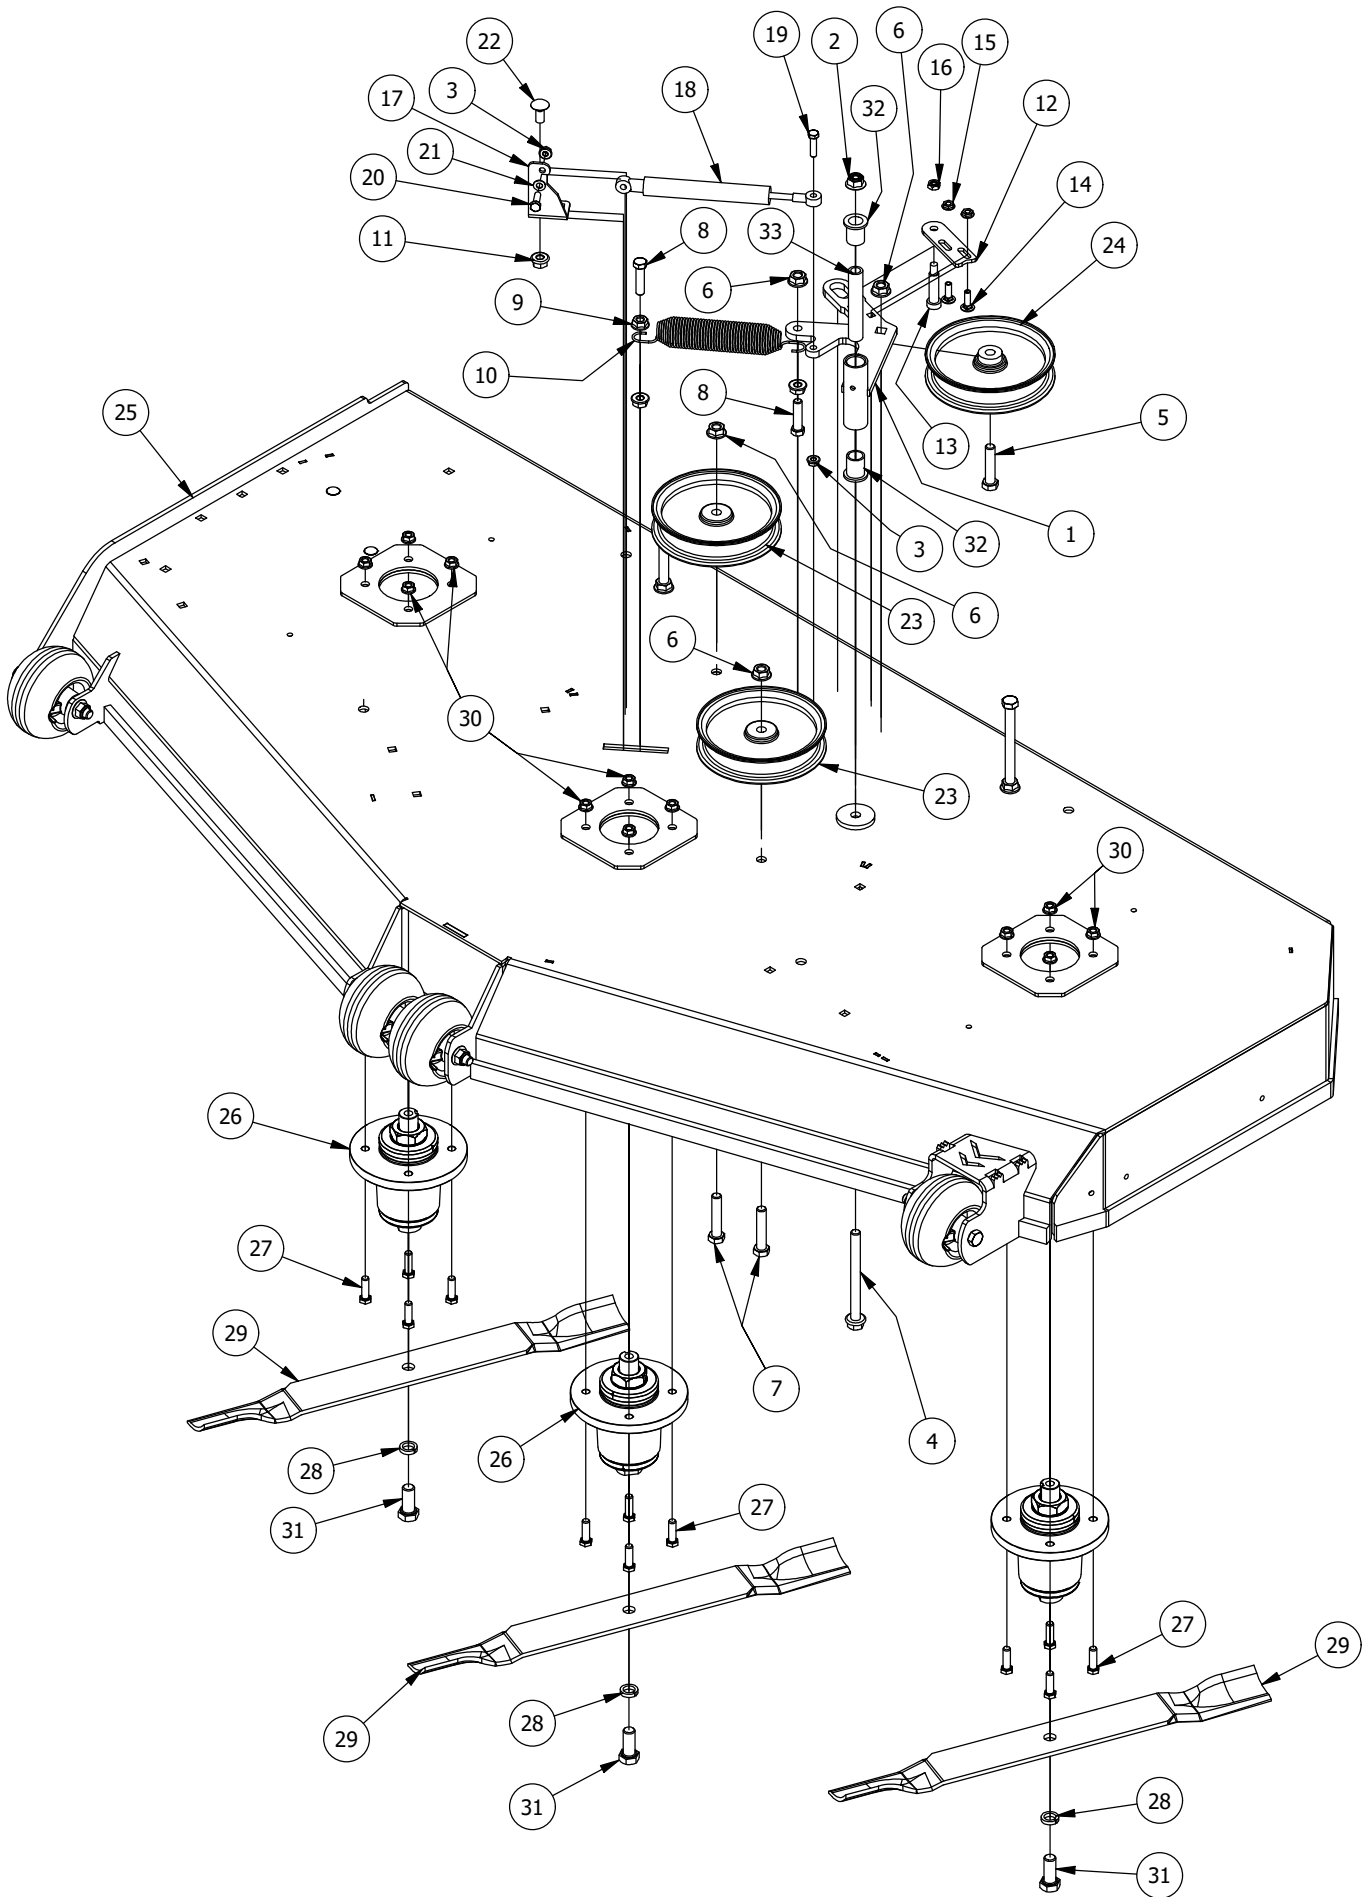

72" Deck Assembly 2

72" Deck Assembly 2

ITEM	QTY	PART NUMBER	DESCRIPTION
1	1	490-0019-00	Mower Deck Idler Pulley Arm Assembly
2	4	413-0002-00	1/2-13 NYLON INSERT FLANGE LOCKNUT ZC YELLOW
3	2	413-0027-00	5/16-18 NYLON INSERT FLANGE LOCKNUT ZC YELLOW
4	1	418-0009-00	1/2-13 X 5-1/2 HEX FLANGE BOLT GR 8 ZY
5	1	418-0012-00	1/2-13 X 2-1/4 HEX C/S GR 5 ZINC
6	4	413-0010-00	1/2-13 HEX FLANGE NUT W/SERR ZINC
7	2	418-0014-00	1/2-13 X 2-1/2 HEX FLANGE BOLT GR 8 ZC YELLOW
8	2	418-0011-00	7/16-14 X 1-3/4 HEX C/S GR 2 ZINC (NOT A/T)
9	3	413-0001-00	7/16-14 HEX FLANGE NUT W/SERR ZINC
10	1	434-0007-00	2019 Mower Deck Spring
11	17	413-0011-00	7/16-14 HEX FLANGE NUT W/SERR ZINC YELLOW
12	1	439-0257-00	Deck Idler Pulley Belt Retainer Brkt
13	1	418-0106-00	1/2"-20x1-3/4" Shoulder Bolt
14	2	418-0010-00	5/16-18 X 1 CARRIAGE BOLT ZC/YEL
15	2	413-0006-00	5/16-18 HEX FLANGE NUT W/SERR ZINC
16	1	613-2004-00	3/8"-16 Nyloc Jam Nut
17	1	439-0335-00	Deck Belt Idler Damper Mounting Bracket
18	1	434-0009-00	Idler Gas Spring
19	1	418-0109-00	5/16- 18 x 1 1/4 Hex C/S (GR.8) ZC/Yel
20	1	418-0108-00	5/16 x1 Hex C/S (GR8) ZC/Yel
21	1	419-0016-00	5/16" ID X 5/8" OD X 1/16" THK BRONZE WASHER
22	1	418-0017-00	7/16-14 X 1 CARRIAGE BOLT ZINC
23	2	433-0015-00	6-3/4" Idler Pulley, 15/16" Spacer Assembly
24	1	433-0014-00	6-3/4" Idler Pulley, 7/16" Spacer Assembly
25	1	490-0066-00	72" Mower Deck Assembly
26	3	437-0005-00	Mower Heavy Duty Deck Spindle
27	12	418-0005-00	3/8-16 x 1-1/4 Hex Bolt GR5
28	3	419-0004-00	5/8 SPLIT LOCKWASHER ZINC
29	3	438-0003-00	72" Mower Deck Blade
30	12	413-0004-00	3/8-16 HEX FLANGE NUT W/SERR ZINC
31	3	418-0078-00	5/8-11 X 1-1/2 HEX C/S GR 8 ZC YELLOW
32	2	410-0007-00	3/4" ID X 15/16" OD X 1-1/8" LENGTH FLANGE BUSHING
33	1	425-0006-00	Mower Inner Idler Spacer