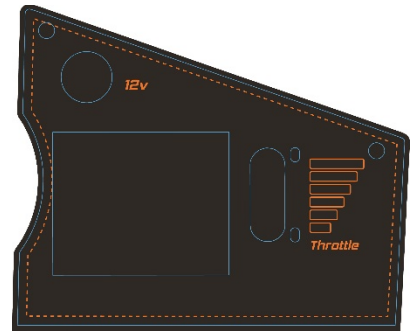

491-0039-00  
Seat Weight Capacity Decal

491-0131-00  
61" Deck Decal

491-0172-00  
RT-HD Model Decal

491-0132-00  
72" Deck Decal

491-0093-00  
EFI Console Decal

491-0033-00  
Spartan Drive Arm

491-0094-00  
Carbureted Console Decal