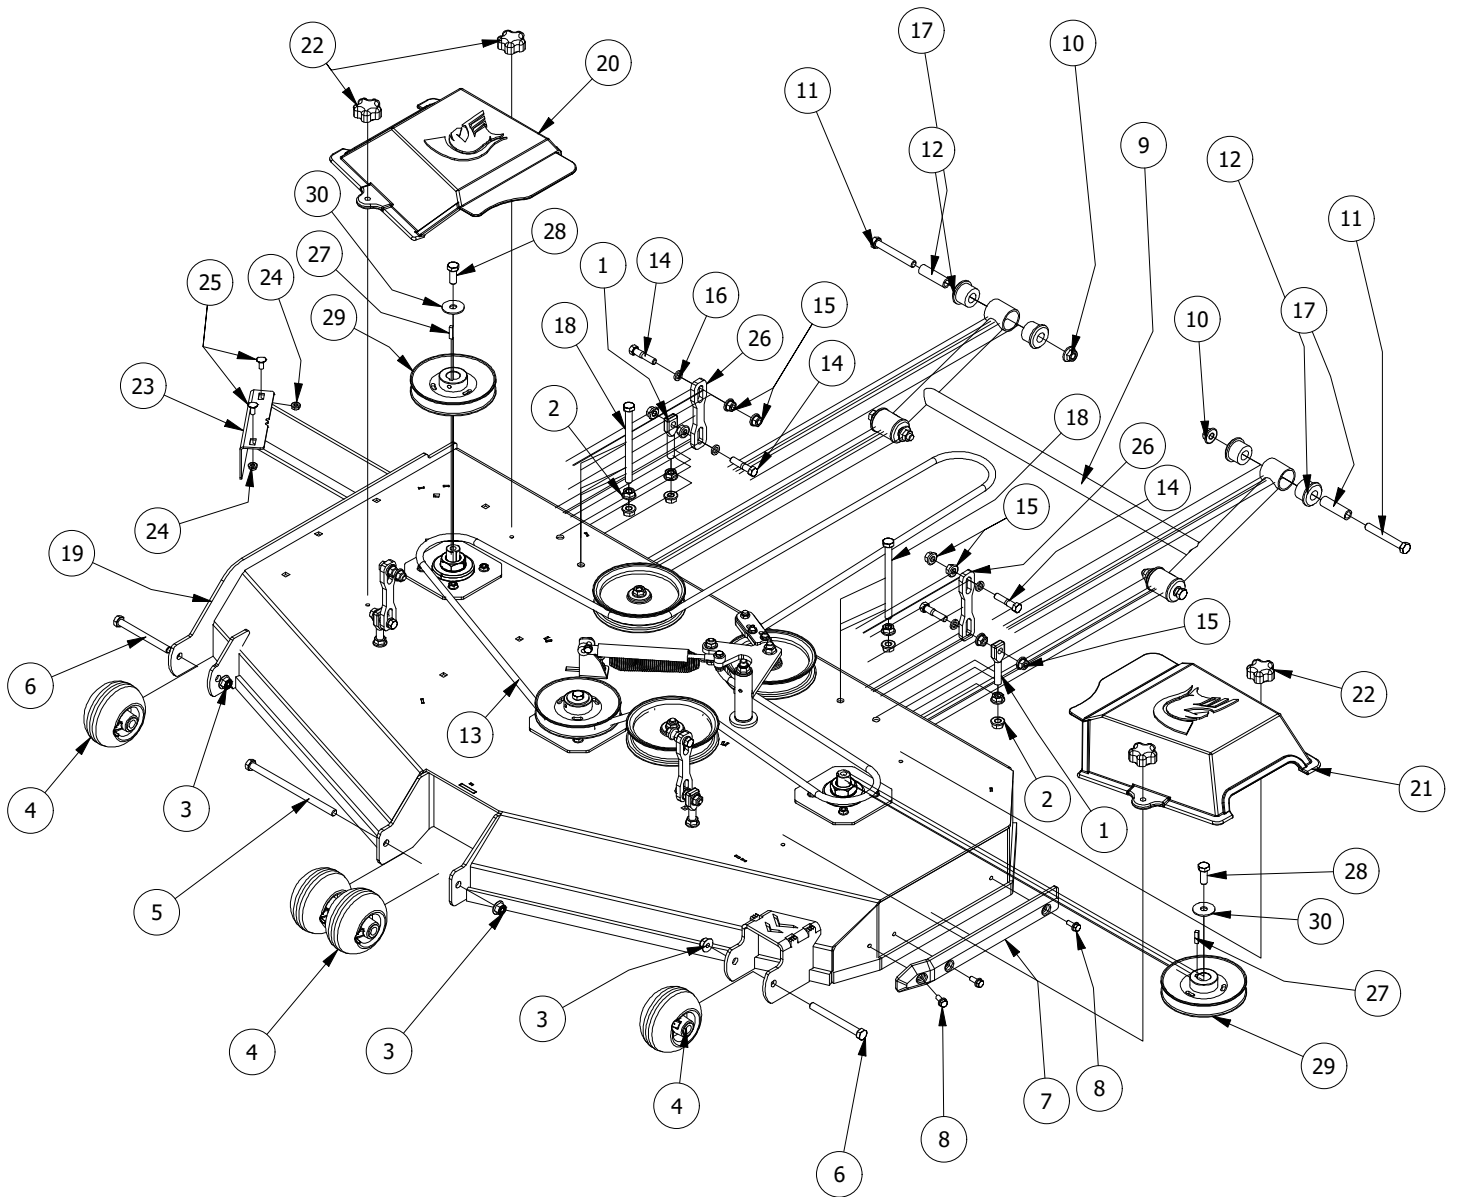

61" Deck Assembly-1

61" Deck Assembly-1			
ITEM	QTY	PART NUMBER	DESCRIPTION
1	4	448-0001-00	Mowre Deck height adjustment Stud
2	12	413-0005-00	1/2-13 HEX FLANGE NUT W/SERR ZINC YELLOW
3	4	413-0002-00	1/2-13 NYLON INSERT FLANGE LOCKNUT ZC YELLOW
4	4	422-0001-00	Anti-Scalp Wheel
5	1	418-0015-00	1/2-13 X 8-1/2 HEX C/S GR 2 ZINC YELLOW
6	2	418-0016-00	1/2-13 X 5 HEX C/S GR 2 ZINC YELLOW
7	1	429-0001-00	Mower Nylon Deck Guard
8	3	418-0049-00	5/16-18 X 3/4 IND HWH TRI LOB ZINC
9	1	490-0014-00	Mower 54"/61" Deck Frame Stabilizer Assembly
10	4	413-0017-00	1/2-13 NYLON INSERT FLANGE LOCKNUT ZINC W/SERRATIONS
11	4	418-0021-00	1/2-13 X 3-3/4 HEX C/S GR 5 ZINC
12	8	732-2008-00	Black A90 Suspension Bushing
13	1	461-0002-00	61" Mower Deck Belt, HB x 167.9" Effective Length
14	8	418-0046-00	7/16-14 X 2 HEX C/S GR 5 ZINC YELLOW
15	17	413-0011-00	7/16-14 HEX FLANGE NUT W/SERR ZINC YELLOW
16	8	419-0010-00	.443 ID X .750 OD X .125 THK NYLON BLACK
17	4	732-2001-00	Large MTV A-Arm Bushing Sleeve
18	2	418-0044-00	1/2-13 X 6-1/2 HEX C/S GR 8 ZINC YELLOW
19	1	490-0061-00	2020 61 RT/SRT Deck assembly
20	1	414-0020-00	Right Pulley Cover 61" RZ/RT/SRT, 72" RT/SRT
21	1	414-0021-00	Left Pulley Cover 61" RZ/RT/SRT, 72" RT/SRT
22	4	445-0005-00	5/16-18 5-LOBE (STAR) FEMALE SOFT TOUCH KNOB (1.90 DIA) BLK
23	1	439-0398-00	2020 RT&SRT/RZ 61 Deck wiper Brkt
24	2	413-0022-00	5/16-18 HEX FLANGE NUT W/SERR ZINC YELLOW
25	2	418-0008-00	5/16-18 X 3/4 CARRIAGE BOLT ZINC
26	4	435-0007-00	Mower Deck Link
27	3	442-0001-00	1/4 X 1 SQUARE KEY STOCK
28	3	418-0006-00	1/2-20 X 1-1/4 HEX C/S GR 5 ZINC
29	3	433-0003-00	Deck Pulley 61"
30	3	419-0001-00	1/2" X 1-5/8 BELLEVILLE CUP WASHER ZINC YELLOW