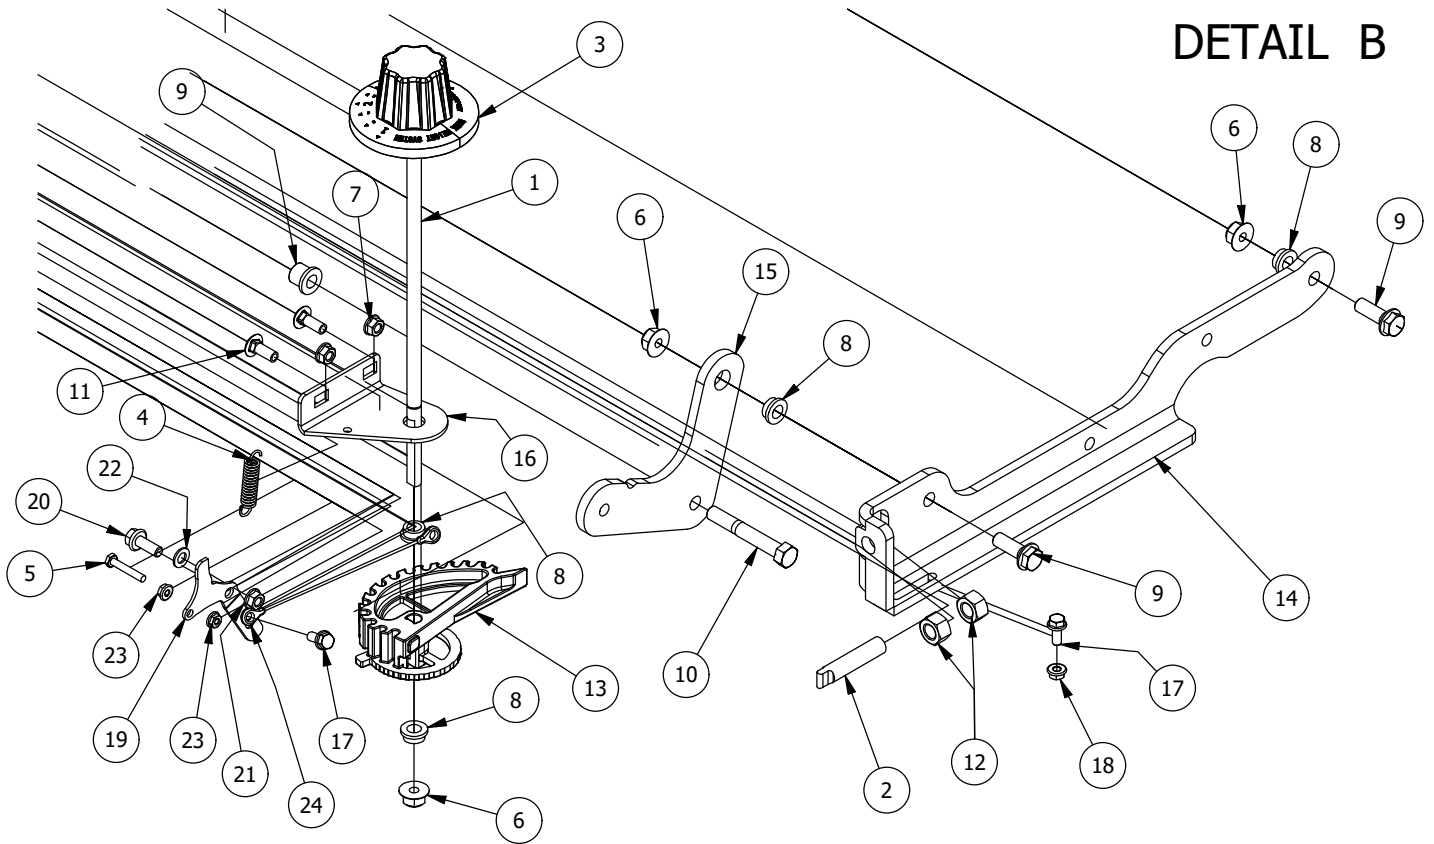

# Brake, Floorboard, and Height Indicator Assembly

Parts List

ITEM	QTY	PART NUMBER	DESCRIPTION
1	1	439-0007-00	Mower Floorboard
2	1	481-0005-00	2017 Mower Rubber Foot Rest Mat
3	1	481-0006-00	2017 Mower Logo Floor Mat
4	1	439-0059-00	Mower Deck Height Foot Pedal
5	10	414-0002-00	8MM PUSH TYPE RETAINER NYLON BLACK
6	3	418-0008-00	5/16-18 X 3/4 CARRIAGE BOLT ZINC
7	8	413-0002-00	1/2-13 NYLON INSERT FLANGE LOCKNUT ZC YELLOW
8	4	429-0002-00	Push-In Rubber Bumper, Mower Floor
9	4	410-0068-00	.502 ID X .753 OD X .75 OAL X1 FL OD X .125 FL BUSHING

Parts List			
ITEM	QTY	PART NUMBER	DESCRIPTION
1	1	437-0003-00	Mower Deck Height Selector Shaft
2	1	444-0001-00	Mower HEIGHT SELECTOR CAM PIN
3	1	445-0002-00	Mower Deck Height Control Knob
4	2	434-0003-00	Brake Pedal Release Spring
5	3	418-0029-00	1/4-20 X 1-1/4 HEX C/S GR 2 ZINC
6	8	413-0002-00	1/2-13 NYLON INSERT FLANGE LOCKNUT ZC YELLOW
7	4	413-0020-00	3/8-16 HEX FLANGE NUT W/SERR ZINC YELLOW
8	7	410-0009-00	1/2" ID X 3/4" OD X 3/8" LENGTH FLANGE BUSHING
9	4	418-0047-00	1/2-13 X 1-1/2 HEX FLANGE BOLT GR 8 ZINC YELLOW
10	2	418-0042-00	1/2-13 X 3-1/2 HEX C/S GR 5 ZINC YELLOW
11	2	418-0053-00	3/8-16 X 1 CARRIAGE BOLT ZINC YELLOW
12	2	413-0048-00	5/8-11 HEX NUT ZINC YELLOW
13	1	490-0045-00	Mower Deck Height Cam Casting
14	1	439-0698-00	2021 Deck Height Arm Right Link
15	1	431-0004-00	Deck Height Brkt Right side
16	1	439-0712-00	2021 Mower Deck Height Indicator Rod Bracket
17	2	418-0048-00	5/16-18 X 3/4 HEX FLANGE BOLT GR 8 ZC YELLOW
18	1	413-0022-00	5/16-18 HEX FLANGE NUT W/SERR ZINC YELLOW
19	1	439-0711-00	2021 Deck Height Control Shaft Spring Bracket
20	1	418-0040-00	3/8-16 X 1 HEX FLANGE BOLT GR 8 ZC YELLOW
21	1	413-0029-00	3/8-16 NYLON INSERT FLANGE L/NUT ZC YELLOW
22	1	410-0011-00	3/8 X 3/4 Bronze Washer
23	6	413-0012-00	1/4-20 HEX FLANGE NUT W/SERRATIONS ZC YELLOW
24	1	414-0037-00	Height Indicator Cable