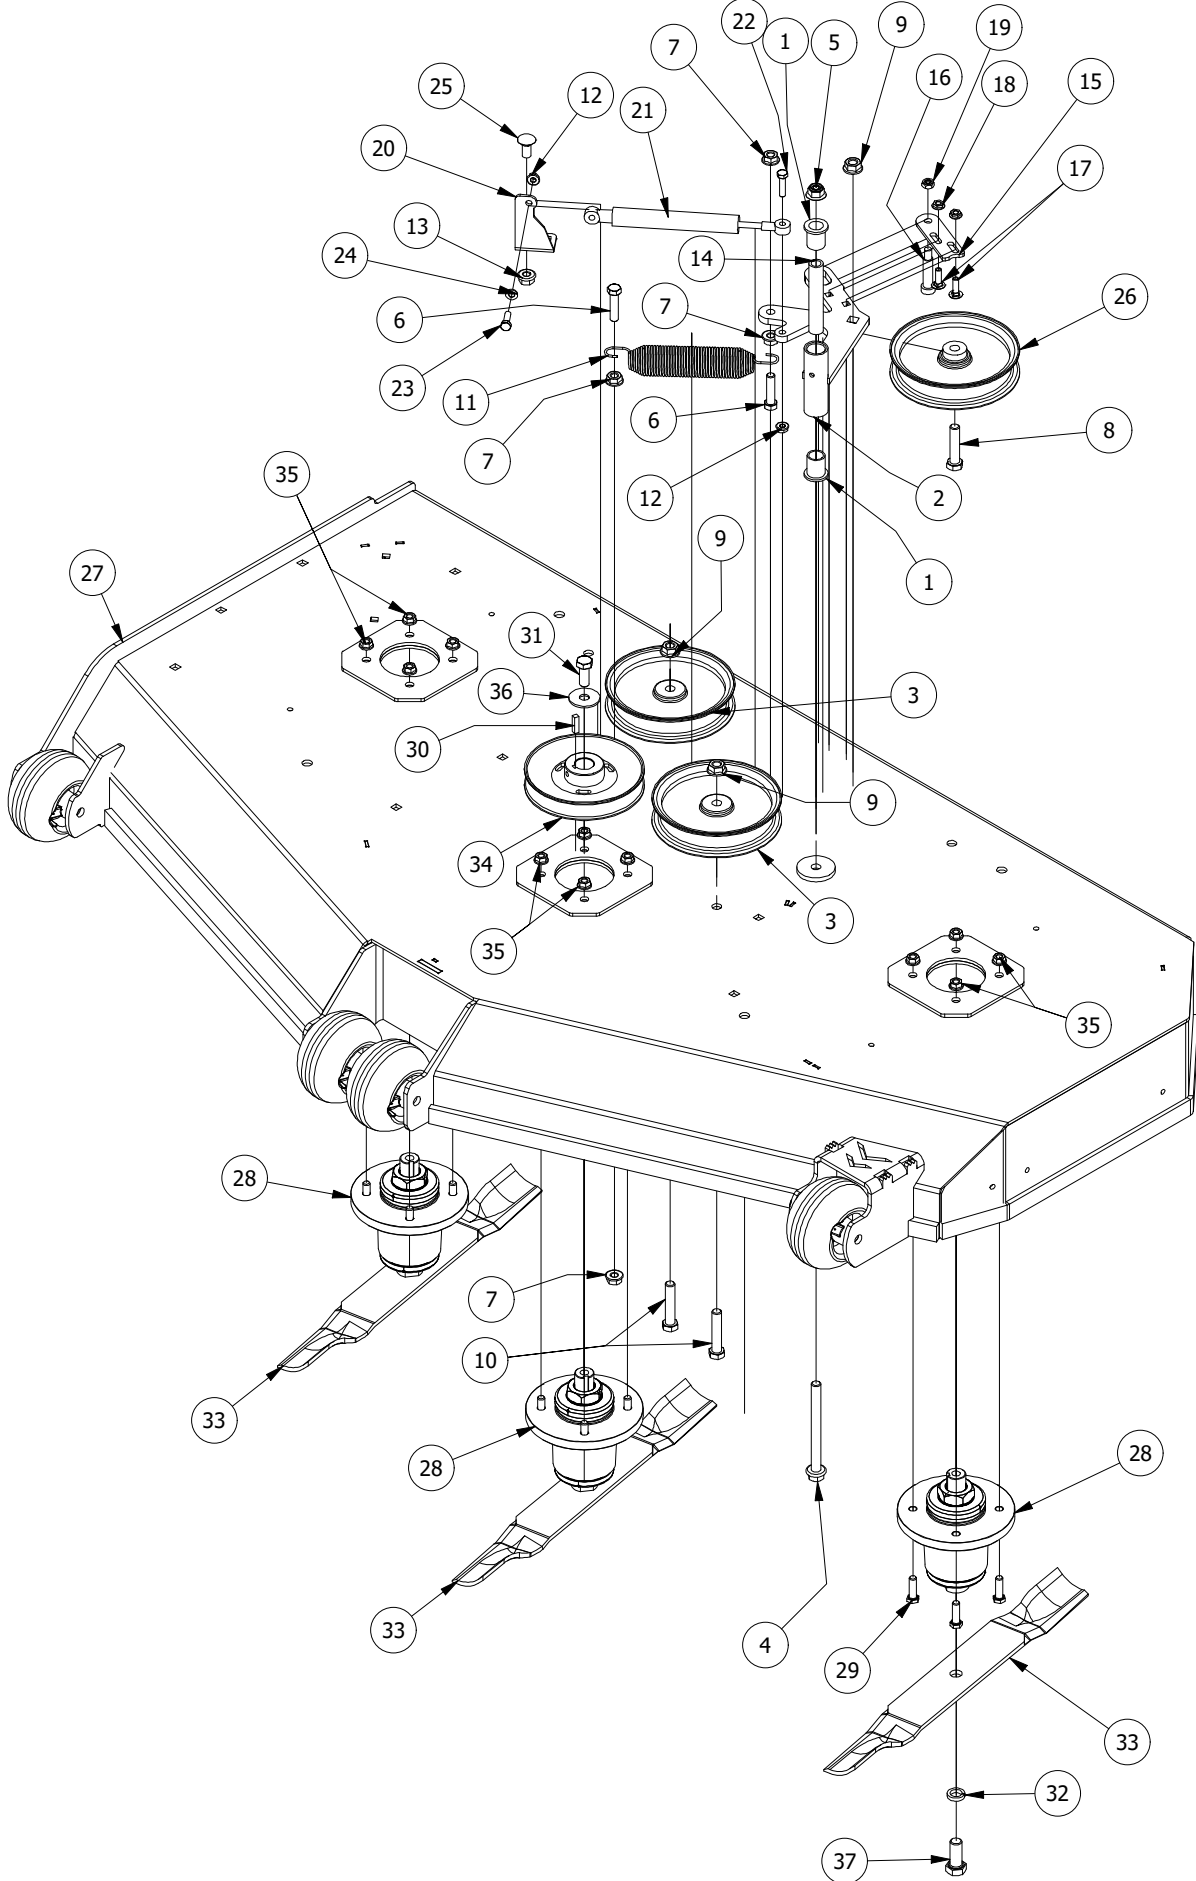

61" Deck Assembly 2

61" Deck Assembly 2			
ITEM	QTY	PART NUMBER	DESCRIPTION
1	2	410-0007-00	3/4" ID X 15/16" OD X 1-1/8" LENGTH FLANGE BUSHING
2	1	490-0019-00	Mower Deck Idler Pulley Arm Assembly
3	2	433-015-00	6-3/4" Idler Pulley, 15/16" Spacer Assembly
4	1	418-0009-00	1/2-13 X 5-1/2 HEX FLANGE BOLT GR 8 ZY
5	4	413-0002-00	1/2-13 NYLON INSERT FLANGE LOCKNUT ZC YELLOW
6	2	418-0011-00	7/16-14 X 1-3/4 HEX C/S GR 2 ZINC (NOT A/T)
7	4	413-0001-00	7/16-14 HEX FLANGE NUT W/SERR ZINC
8	1	418-0012-00	1/2-13 X 2-1/4 HEX C/S GR 5 ZINC
9	3	413-0010-00	1/2-13 HEX FLANGE NUT W/SERR ZINC
10	2	418-0014-00	1/2-13 X 2-1/2 HEX FLANGE BOLT GR 8 ZC YELLOW
11	1	434-0007-00	2019 Mower Deck Spring
12	2	413-0027-00	5/16-18 NYLON INSERT FLANGE LOCKNUT ZC YELLOW
13	17	413-0011-00	7/16-14 HEX FLANGE NUT W/SERR ZINC YELLOW
14	1	425-0006-00	Mower Inner Idler Spacer
15	1	439-0257-00	Deck Idler Pulley Belt Retainer Brkt
16	1	618-6064-00	12"X1-3/4" Shoulder Bolt
17	2	418-0010-00	5/16-18 X 1 CARRIAGE BOLT ZC/YEL
18	2	413-0006-00	5/16-18 HEX FLANGE NUT W/SERR ZINC
19	1	613-2004-00	3/8"-16 Nyloc Jam Nut
20	1	439-0335-00	Deck Belt Idler Damper Mounting Bracket
21	1	434-0009-00	Idler Gas Spring
22	1	418-0109-00	5/16- 18 x 1 1/4 Hex C/S (GR.8) ZC/Yel
23	1	418-0108-00	5/16 x1 Hex C/S (GR8) ZC/Yel
24	1	419-0016-00	5/16" ID X 5/8" OD X 1/16" THK BRONZE WASHER
25	1	418-0017-00	7/16-14 X 1 CARRIAGE BOLT ZINC
26	1	433-0014-00	6-3/4" Idler Pulley, 7/16" Spacer Assembly
27	1	490-0061-00	2020 61 RT/SRT Deck assembly
28	3	437-0005-00	Mower Heavy Duty Deck Spindle
29	12	418-0005-00	3/8-16 x 1-1/4 Hex Bolt GR5
30	3	442-0001-00	1/4 X 1 SQUARE KEY STOCK
31	3	418-0006-00	1/2-20 X 1-1/4 HEX C/S GR 5 ZINC
32	3	419-0004-00	5/8 SPLIT LOCKWASHER ZINC
33	3	438-0002-00	61" Mower Deck Blade
34	3	433-0003-00	Deck Pulley 61"
35	12	413-0004-00	3/8-16 HEX FLANGE NUT W/SERR ZINC
36	3	419-0001-00	1/2" X 1-5/8 BELLEVILLE CUP WASHER ZINC YELLOW
37	3	418-0078-00	5/8-11 X 1-1/2 HEX C/S GR 8 ZC YELLOW