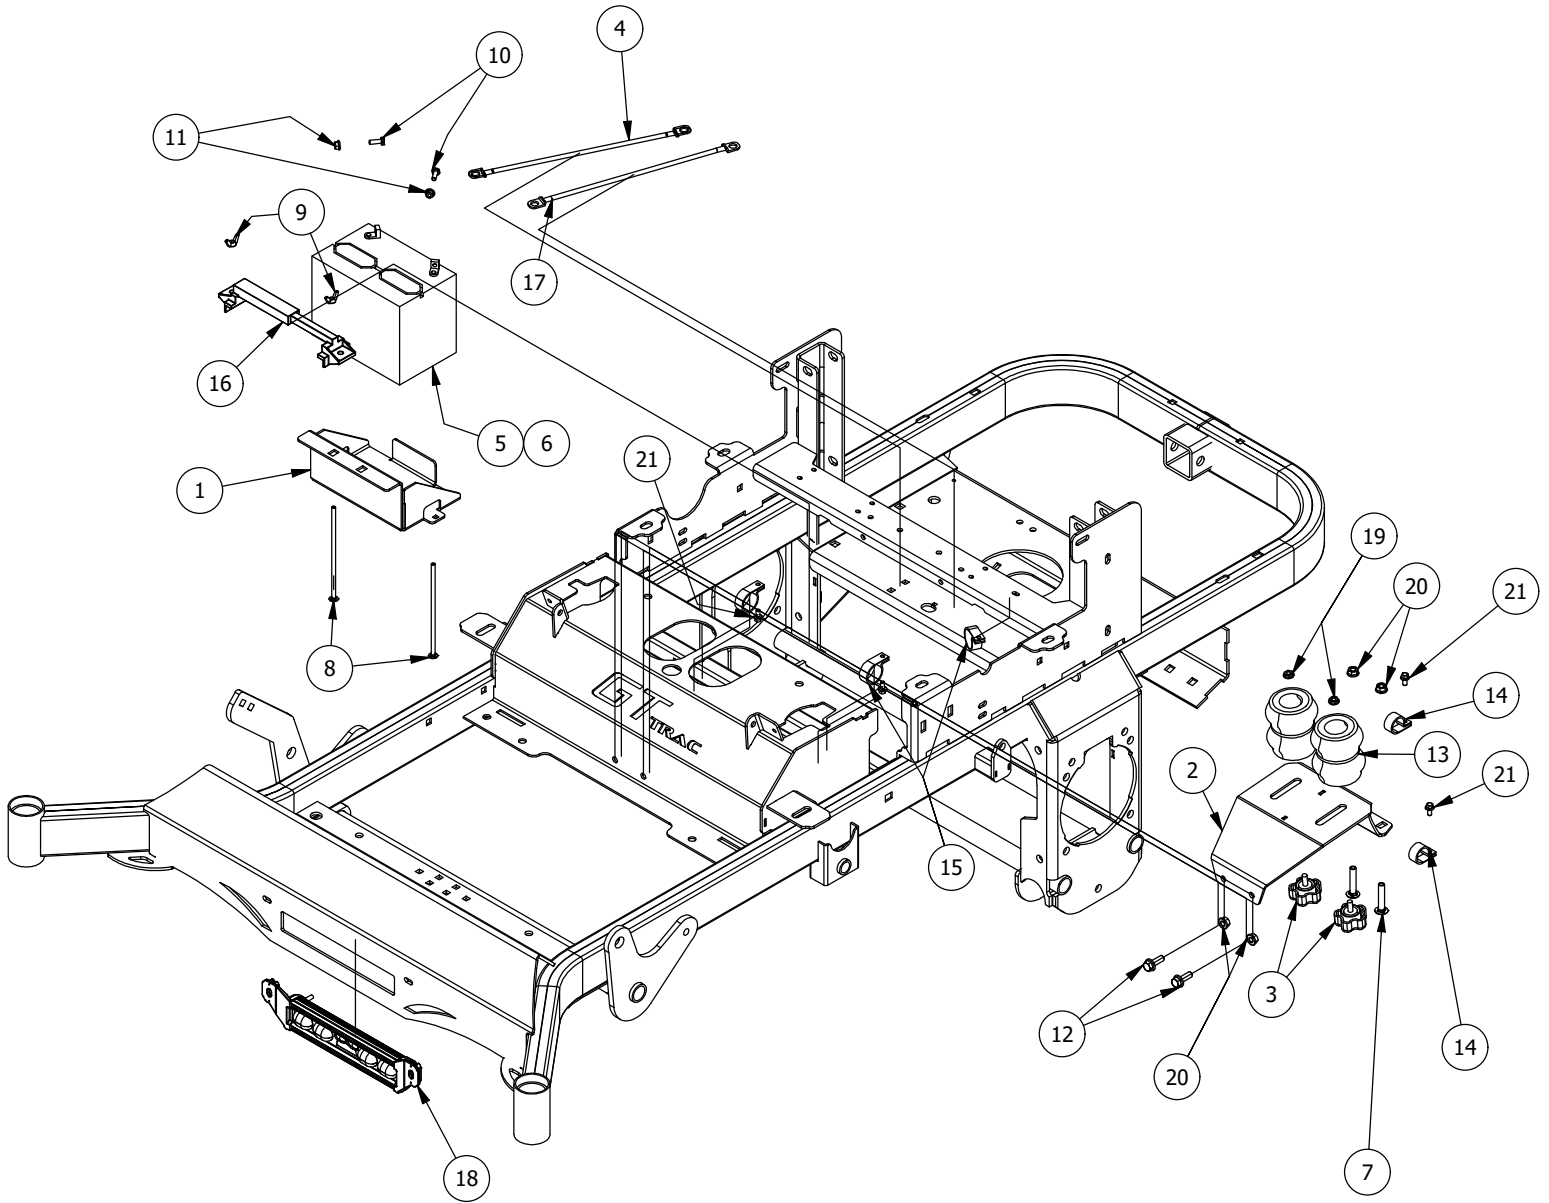

Battery and Seat Suspension Assembly

Battery and Seat Suspension Assembly

ITEM	QTY	PART NUMBER	DESCRIPTION
1	1	439-0008-00	Mower Battery Box
2	1	490-0021-00	Mower Suspension Seat Bracket Assembly
3	2	445-0001-00	Lobed Knob w/ 5/16"-18 X .750" Stud
4	1	486-0017-00	Mower Negative Battery Cable 28" long
5	1	468-1004-00	12-V Mower Starter Battery
6	1	468-0001-00	Mower Diesel Start Battery 350CCA
7	2	418-0033-00	3/8-16 X 2 CARRIAGE BOLT ZINC
8	2	418-0034-00	1/4-20 X 7 CARRIAGE BOLT ZINC
9	2	413-0025-00	1/4-20 WING NUT ZINC
10	2	418-0035-00	1/4-20 X 3/4 HEX C/S GR 2 ZINC
11	2	413-0026-00	1/4-20 NYLON INSERT FLANGE L/NUT ZINC
12	2	418-0040-00	3/8-16 X 1 HEX FLANGE BOLT GR 8 ZC YELLOW
13	2	487-0003-00	SRT Rear Suspension Elastomer
14	2	472-0002-00	1/2" CUSHIONED LOOP CLAMP
15	3	472-0001-00	1-1/4" CHUSHIONED LOOP CLAMP BLACK
16	1	443-0001-00	Battery Hold Down
17	1	486-0016-00	Mower Positive Battery Cable 25" long
18	1	486-0052-00	Split Beam With Non-Lighted Helmet Light Bar
19	2	413-0006-00	5/16-18 HEX FLANGE NUT W/SERR ZINC
20	4	413-0020-00	3/8-16 HEX FLANGE NUT W/SERR ZINC YELLOW
21	4	418-0059-00	1/4-20 X 1/2 IND. HWH SLOT F TCS ZINC