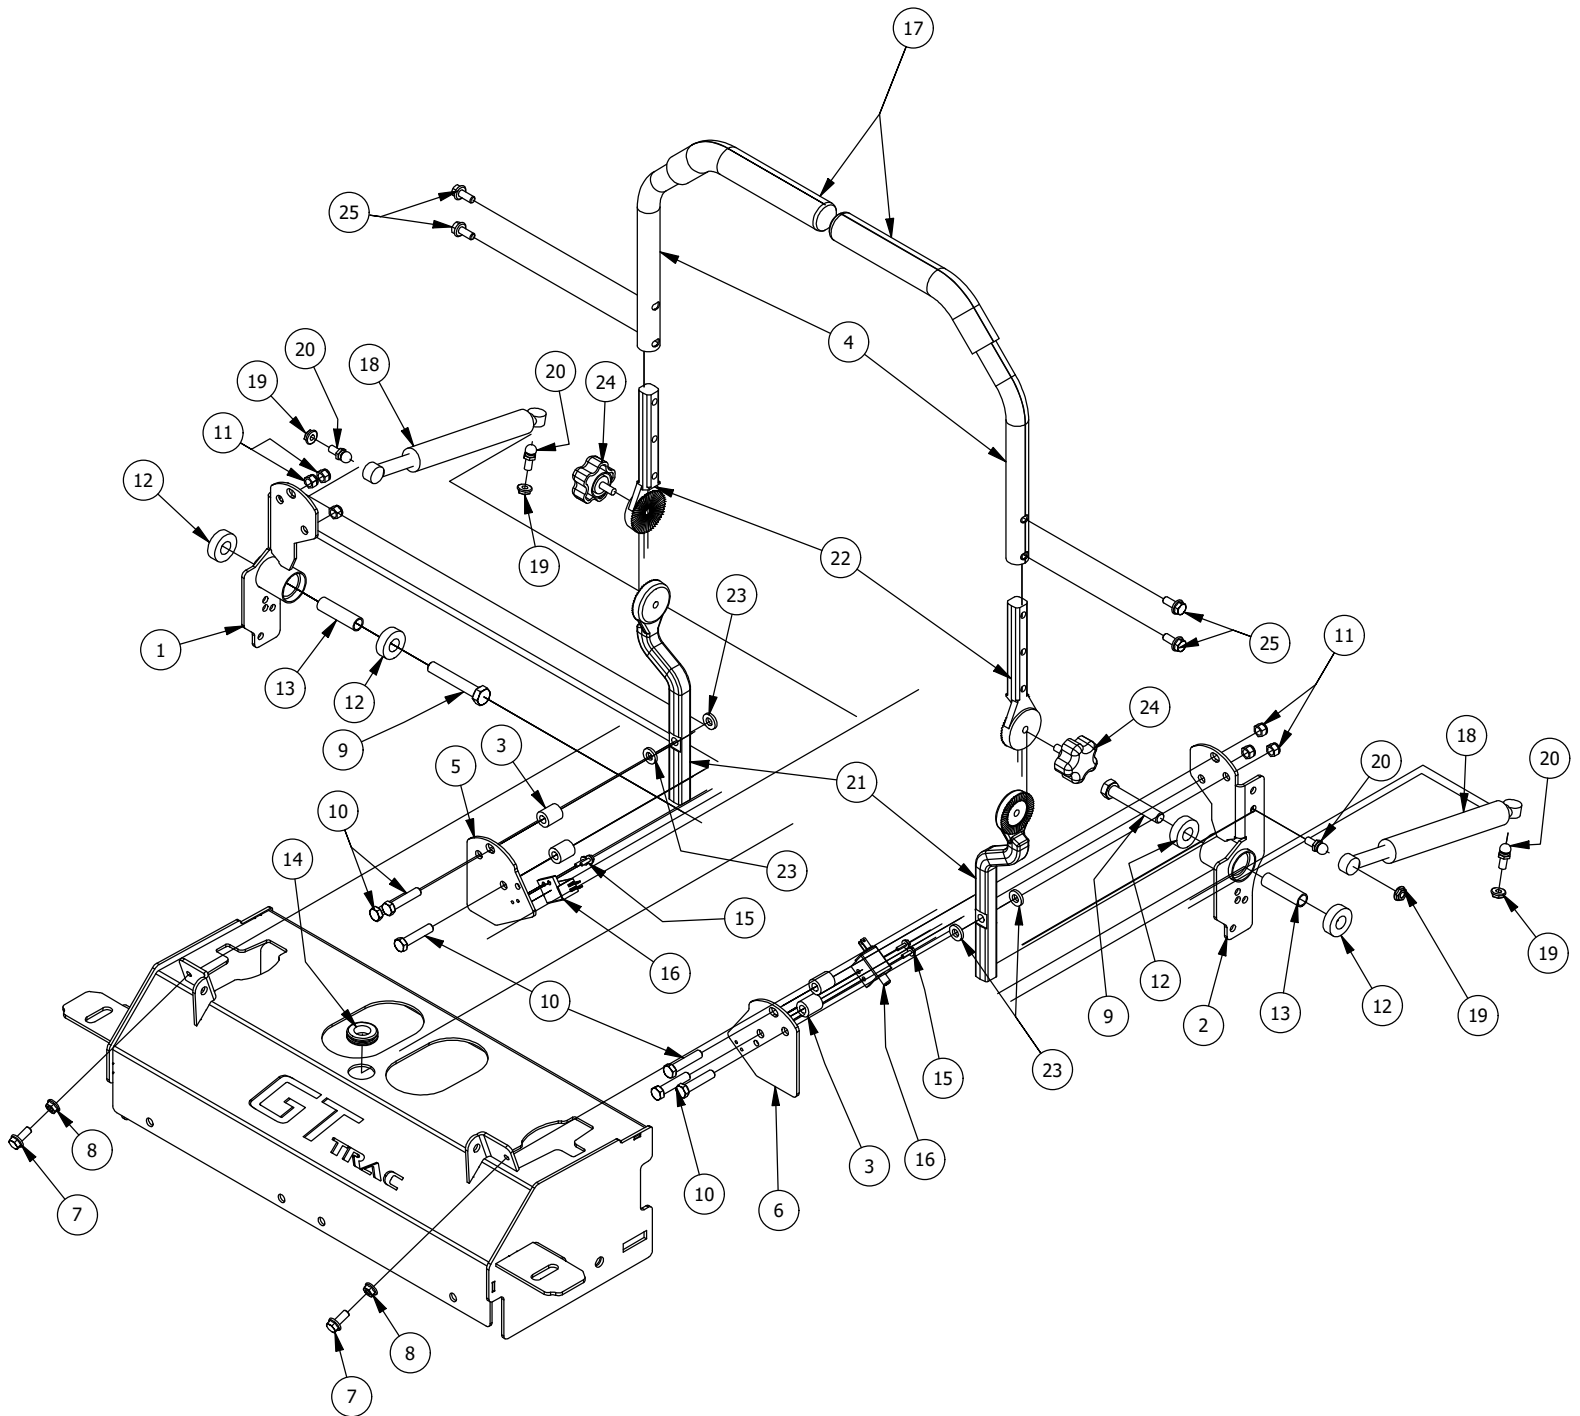

Drive Arm Assemblies

Drive Arm Assemblies			
ITEM	QTY	PART NUMBER	DESCRIPTION
1	1	490-0013-00	Mower Right Drive Arm Bracket Assembly
2	1	490-0012-00	Mower Left Drive Arm Bracket Assembly
3	4	425-0003-00	Mower Drive Arm Spacer
4	2	403-0020-00	Mower Drive Handle Tube
5	1	426-0003-00	Mower Right Control Arm Limit Switch Plate
6	1	426-0002-00	Mower Left Control Arm Limit Switch Plate
7	2	418-0049-00	5/16-18 X 3/4 IND HWH TRI LOB ZINC
8	2	413-0022-00	5/16-18 HEX FLANGE NUT W/SERR ZINC YELLOW
9	2	418-0050-00	1/2-13 X 3 HEX C/S GR 5 ZINC
10	6	418-0051-00	3/8-16 X 1-3/4 HEX C/S GR 2 ZINC
11	6	413-0013-00	3/8-16 NYLON INSERT FLANGE LOCKNUT ZINC
12	4	410-0005-00	5/8" ID X 1-3/8" OD X 7/16" THK BEARING
13	2	425-0004-00	Mower Drive Arm Hub & Deck Lift Arm Spacer
14	1	419-0008-00	3/4" ID X FOR 1-3/16" HOLE FOR 11 GA RUBBER GROMMIT
15	4	418-0032-00	8-32 X 1/2 IND. HWH SLOT TYPE F TCS ZINC
16	2	486-0030-00	NO Plunger Limit Switch
17	2	484-0001-00	Handle Grip
18	2	487-0001-00	Control Arm Damper
19	4	413-0024-00	5/16-18 HEX SERRATED LARGE FLANGE L/NUT ZC
20	4	487-0005-00	Control Arm Damper Ball Stud
21	2	431-0002-00	Height/Pitch Adjustable Lower Drive Arm
22	2	431-0003-00	Height/Pitch Adjustable Upper Drive Arm
23	4	413-0052-00	3/8 ID X 3/4 OD X .125 THK BRONZE WASHER
24	2	445-0001-00	Lobed Knob w/ 5/16"-18 X .750" Stud
25	4	418-0048-00	5/16-18 X 3/4 HEX FLANGE BOLT GR 8 ZC YELLOW